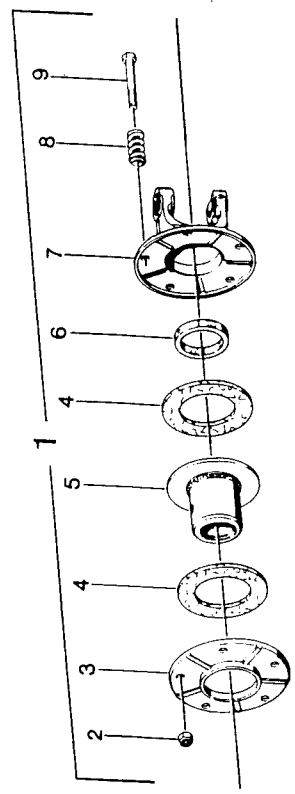

**BUILDING BLOCK 79760093**

serial number 76903

C8

PS 03

PE00292

Part No	Description
1	46305051 Clutch 56.104.19
2	30575800 Nyloc nut M8 din 985-8
3	46301312 Disc 16.20.69 pressure
4	46301351 Plate 56.73.07 friction
5	46301455 Hub 16.50.415 1/34/1 30rb
6	46301212 Ring 16.52.05
7	46301385 Housing w/ yoke 10.34.121
8	46301133 Spring 66.01.47
9	30270860 Hex bolt 8 x 60 8.8 din 931

Part No	Description
1	46120057 Pto cpte PS1003T
2	46116141 Pto 1/2 t PS1003T
3	46115145 Pto 1/2 i PS1003T
4	46312061 Shield cp 85.004-1165
5	46311059 Shield cp 85.004-1160
11	46221110 Yoke 6sp 10.10.00 1 3/8"
12	46221001 Release agraset 101
13	46305051 Clutch 56.104.19
21	46222100 Cross kit 10.01.00
22	41702845 Nipple 63.27.00 grease bmbx1
23	46223221 Yoke inb 10.48.00 w2100
24	30803850 Roll pin 8x50
25	46224125 Profile i 75.06.15-1220 ooa
26	46224326 Profile o 75.12.15-1205 oa
27	46223121 Yoke inb 10.48.00 w2100
51	46292900 Cone 85.05.06 sc05
52	30398410 Screw 60.15.00 4x10 4.8
53	46292804 Collar 83.10.03
54	46292646 Ring nyl 83.09.01
55	46292901 Cone 85.05.03 sc05
56	46222301 Chain 82.36.03 safety