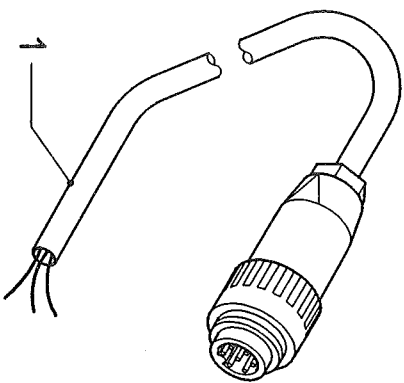

CABLE FOR RADAR SENSOR TRACTOR

SELF-MADE

DATATRONIC

DICKEY JOHN

PS/RS

bestellnummer  
ordernummer  
num. a commander  
Bestellnummer

1 | B0303973 | 1 | Self-made

2 | B0305873 | 1 | Datatronic (MF)

3 | B0305973 | 1 | Dickey John

5 | B0305773 | 1 | Old > New

6 | B0307973 | 1 |

7 | B0310873 | 1 | New > Old

INTERFACE CABLE SENSOR  
VICONTROL OLD > NEW

PS/RS

2

3

1

PS/RS

START/STOP

6

RADAR  
WHEEL

7

INTERFACE CABLE SENSOR  
VICONTROL NEW > OLD