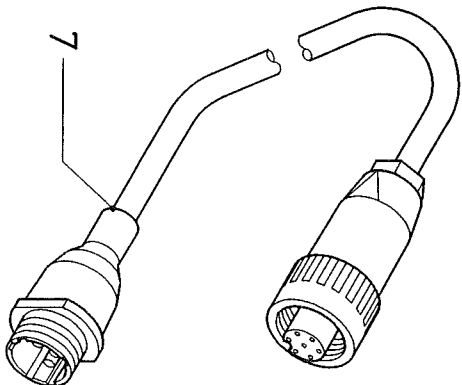

3 | B0305973 | 1 | Dickey John

5 | B0305773 | 1 | Old > New

6 | B0307973 | 1 |

7 | B0310873 | 1 | New > Old

INTERFACE CABLE SENSOR  
VICONTROL OLD > NEW

PS/RS

2

3

1

PS/RS

START/STOP

6

RADAR  
WHEEL

7

INTERFACE CABLE SENSOR  
VICONTROL NEW > OLD