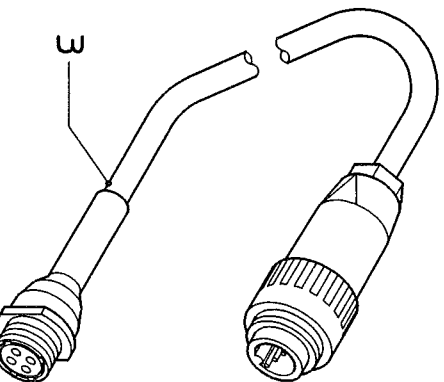

CABLE FOR RADAR SENSOR TRACTOR

SELF-MADE

DATATRONIC

DICKEY JOHN

PS/RS

bestellnummer  
ordernummer  
num. a commander  
Bestellnummer

1 | B0303973 | 1 | Self-made

2 | B0305873 | 1 | Datatronic (MF)

3 | B0305973 | 1 | Dickey John

5 | B0305773 | 1 | Old > New

6 | B0307973 | 1 |

7 | B0310873 | 1 | New > Old

INTERFACE CABLE SENSOR  
VICONTROL OLD > NEW

PS/RS

2

3

1

PS/RS

START/STOP

6

RADAR  
WHEEL

7

INTERFACE CABLE SENSOR  
VICONTROL NEW > OLD