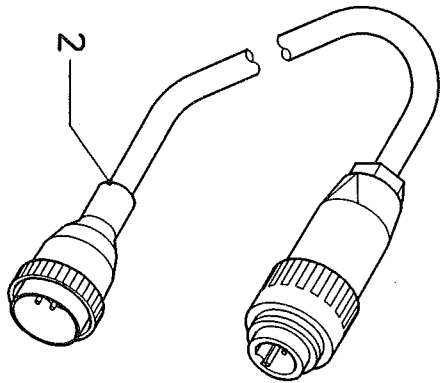

CABLE FOR RADAR SENSOR TRACTOR

SELF-MADE

DATATRONIC

DICKEY JOHN

PS/RS

bestellnummer  
ordernummer  
num. a commander  
Bestellnummer

1 | B0303973 | 1 | Self-made

2 | B0305873 | 1 | Datatronic (MF)

3 | B0305973 | 1 | Dickey John

5 | B0305773 | 1 | Old > New

6 | B0307973 | 1 |

7 | B0310873 | 1 | New > Old

INTERFACE CABLE SENSOR  
VICONTROL OLD > NEW

PS/RS

2

3

1

PS/RS

START/STOP

6

RADAR  
WHEEL

7

INTERFACE CABLE SENSOR  
VICONTROL NEW > OLD