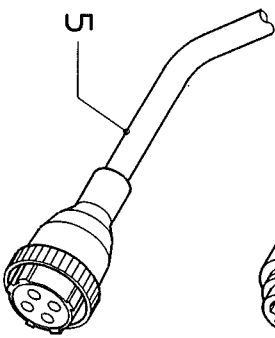

	11	B0308073	1	4,5	mitr
	12	B0319473	1	2	mitr

PS/RS WHEEL-SENSOR  
PS/RS START/STOP-SENSOR  
PS/RS PTO-SENSOR

B1517586

X = 4,5 mm

Y = 9 mm

B1517686

X = 3,5 mm

Y = 10,5 mm

CABLE FOR RADAR SENSOR TRACTOR

SELF-MADE

DATATRONIC

DICKEY JOHN

PS/RS

bestellnummer  
ordernummer  
num. a commander  
Bestellnummer

1 | B0303973 | 1 | Self-made

2 | B0305873 | 1 | Datatronic (MF)

3 | B0305973 | 1 | Dickey John

5 | B0305773 | 1 | Old > New

6 | B0307973 | 1 |

7 | B0310873 | 1 | New > Old

INTERFACE CABLE SENSOR  
VICONTROL OLD > NEW

PS/RS

2

3