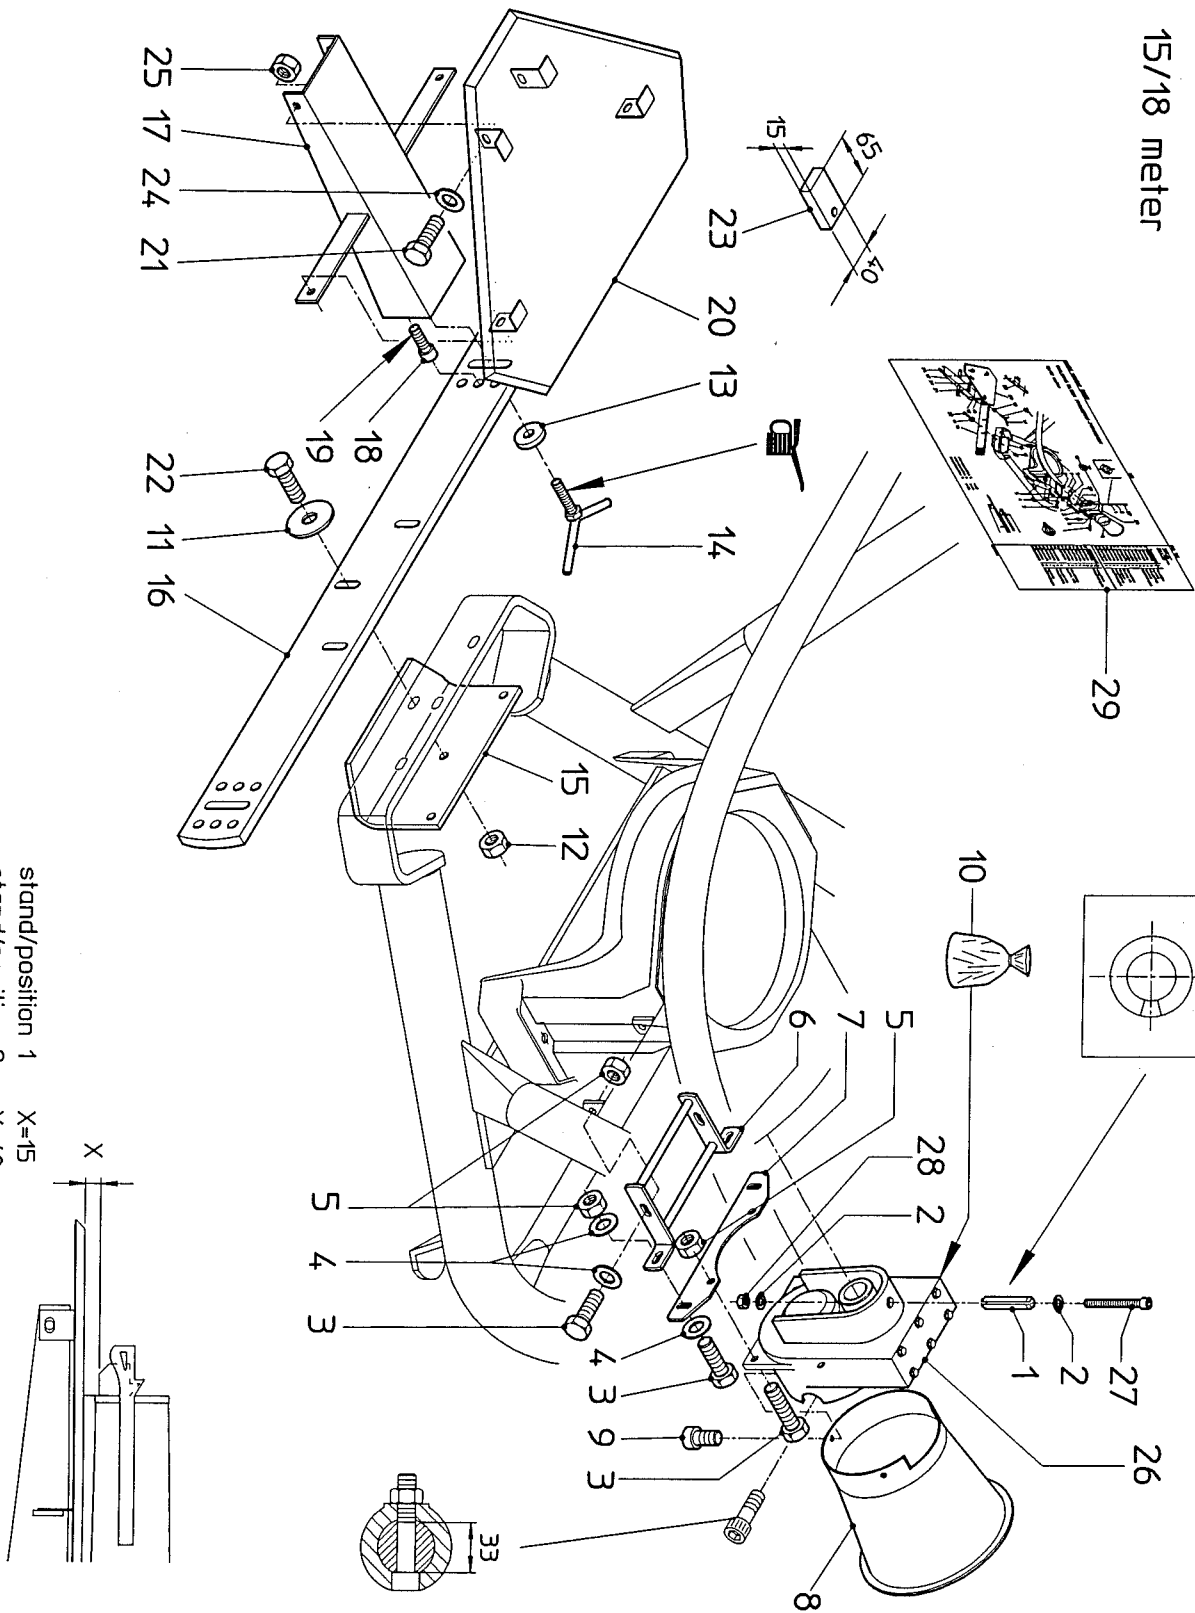

BUILDING BLOCK 79760201X-79760242X

15/18 meter

stand/position 1 X=15
stand/position 2 X=40
stand/position 3 X=65