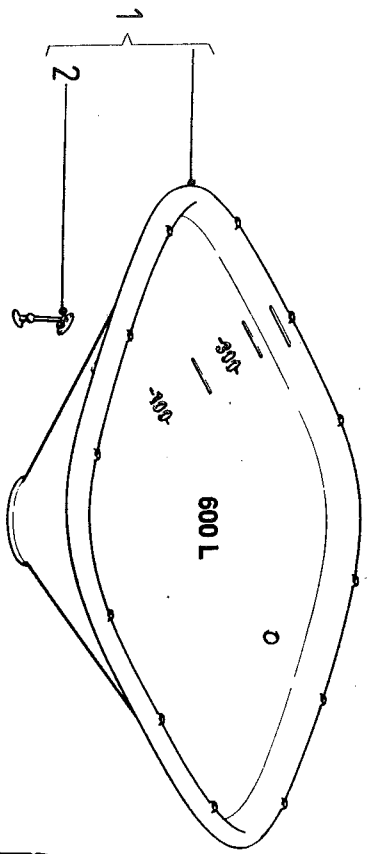

serial number 76115

PS 04

PS 04

BUILDING BLOCK 79760073-90061008-97871193

PS 604/804/1004

bestelnummer
order number
num. à commander
Bestellnummer

1	79760073	1	600 L
2	90070519	2	
3	90061008	1	
4	97871193	1	
5	30122216	1	B5,5x16
6	B1310474	1	

BUILDING BLOCK 79760074-90061008-97871193

PS 754/954/1154/1354/1654