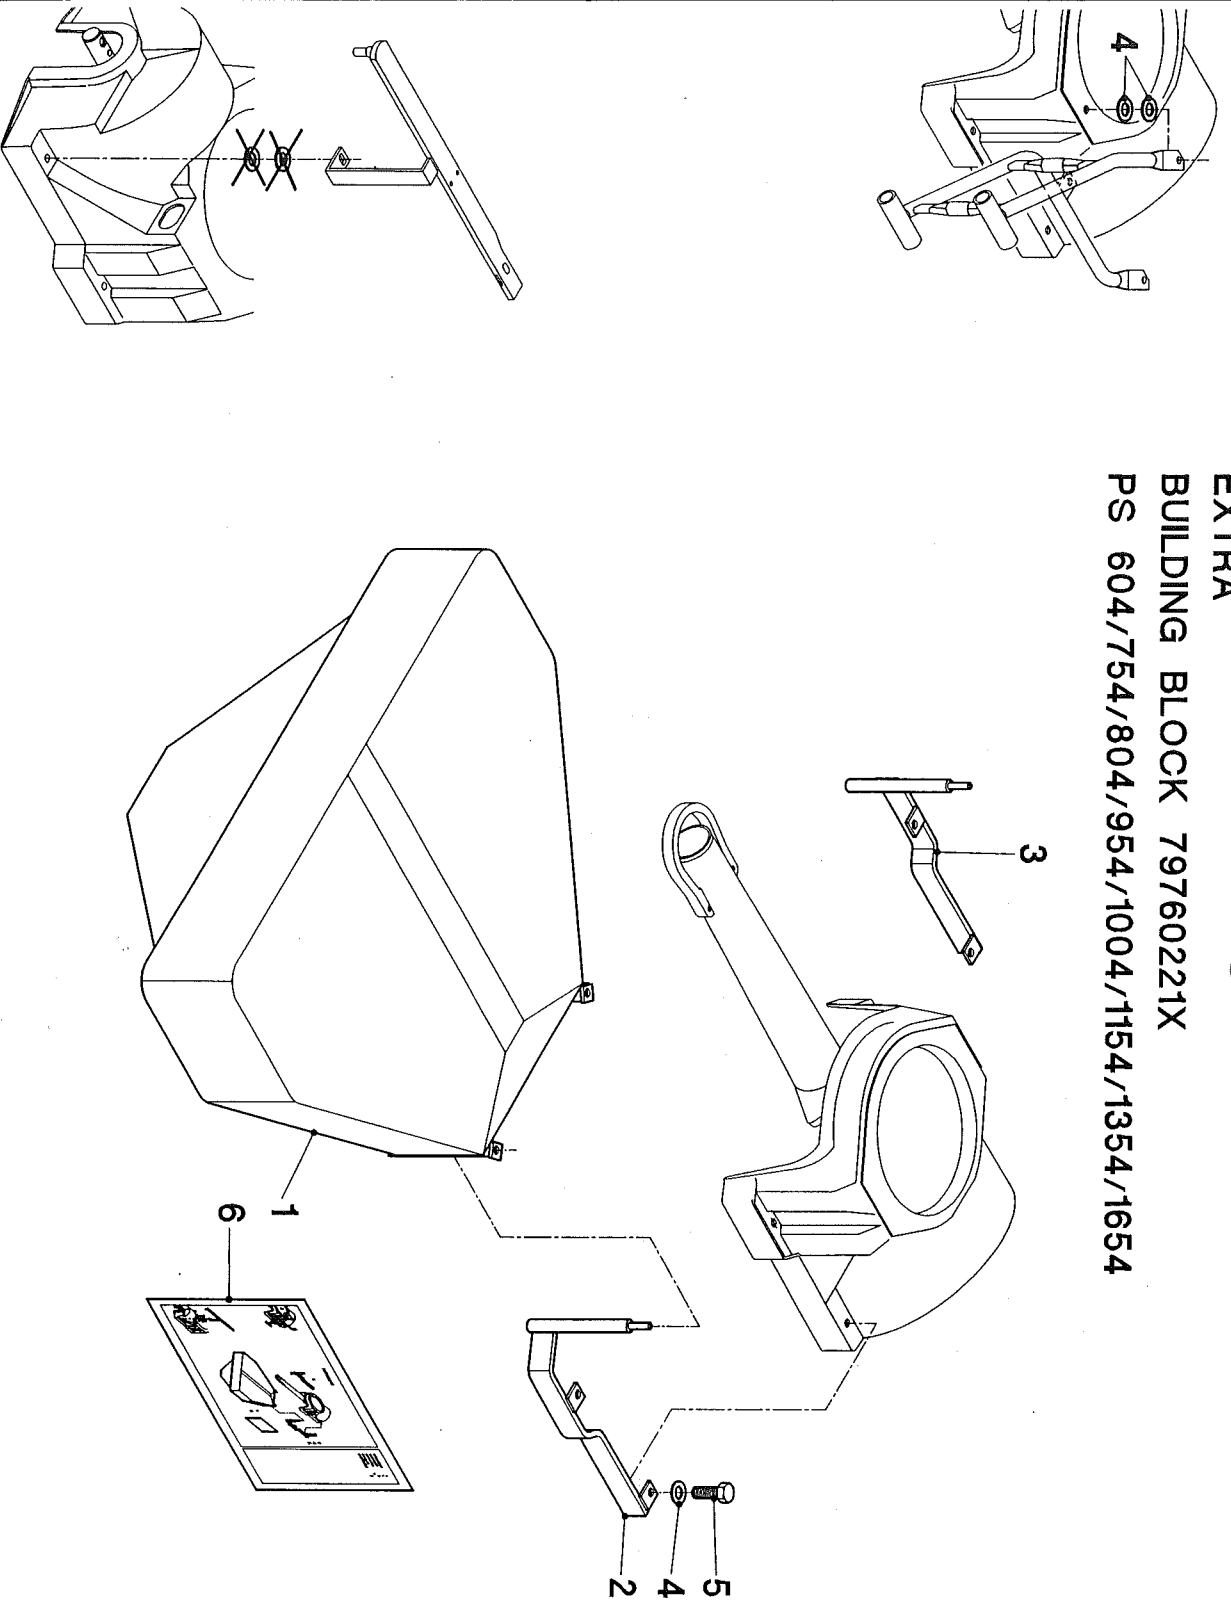

EXTRA
BUILDING BLOCK 79760221X
PS 604/754/804/954/1004/1154/1354/1654

bestelnun. order number num. à commander Bestellnummer	79760221X	1	10,5/RVS
1	B1498678	1	
2	B1424386	1	
3	B1424486	1	
4	30111100	6	10,5/RVS
5	30121130	4	M10x30/RVS
6	70009111	1