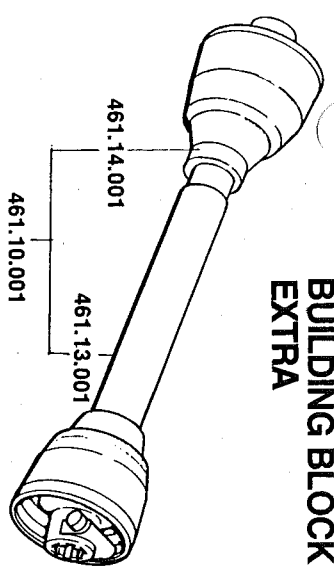

BUILDING BLOCK 461.10.001 High lift attachment EXTRA