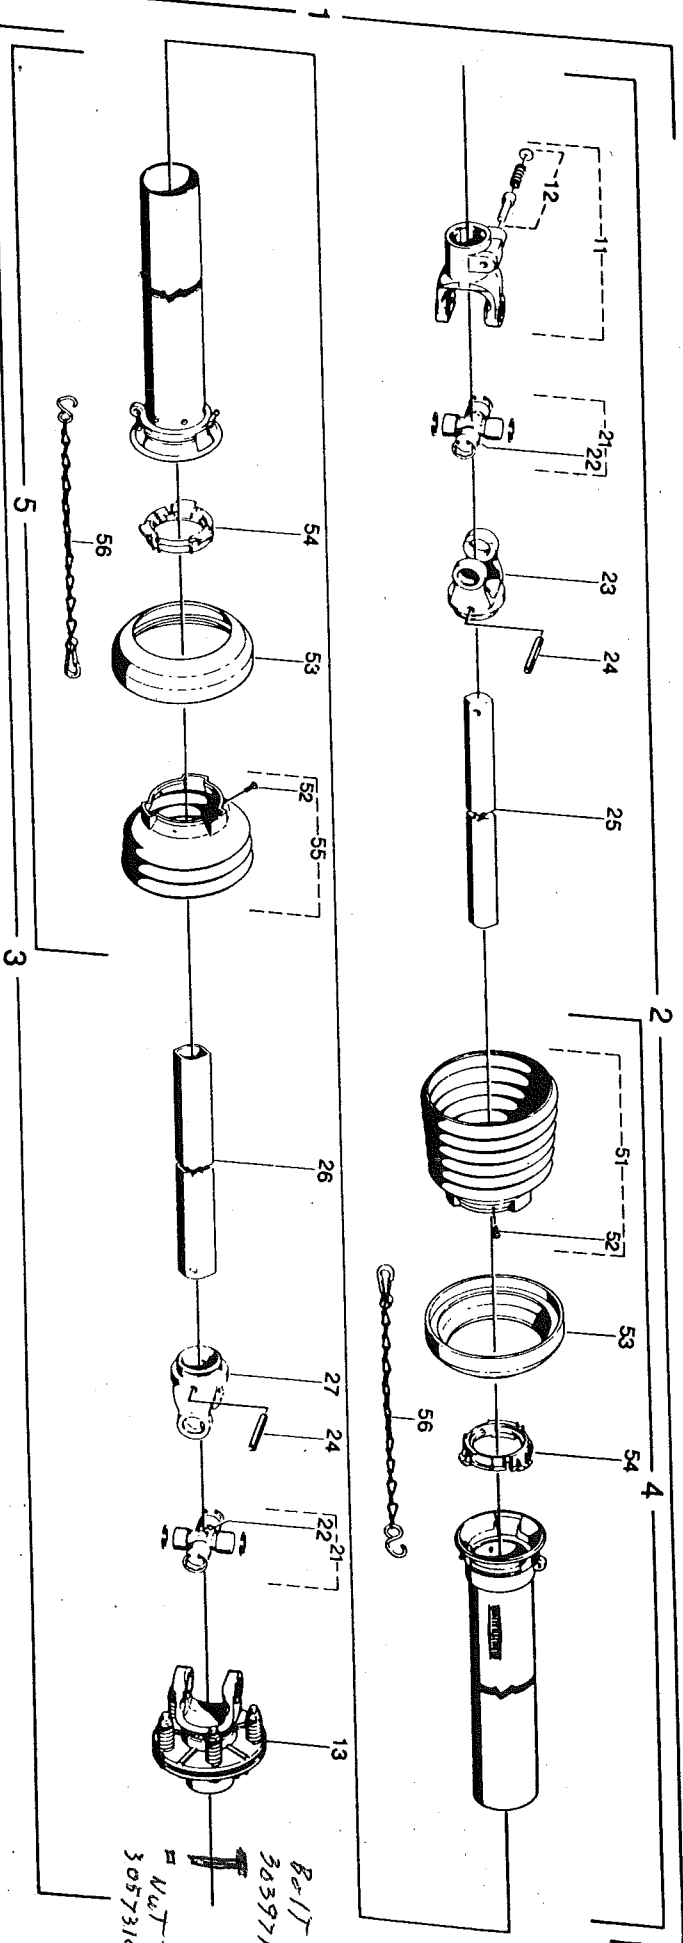

BUILDING BLOCK 46120055

Bolt # 30397165
NUT # 30573106