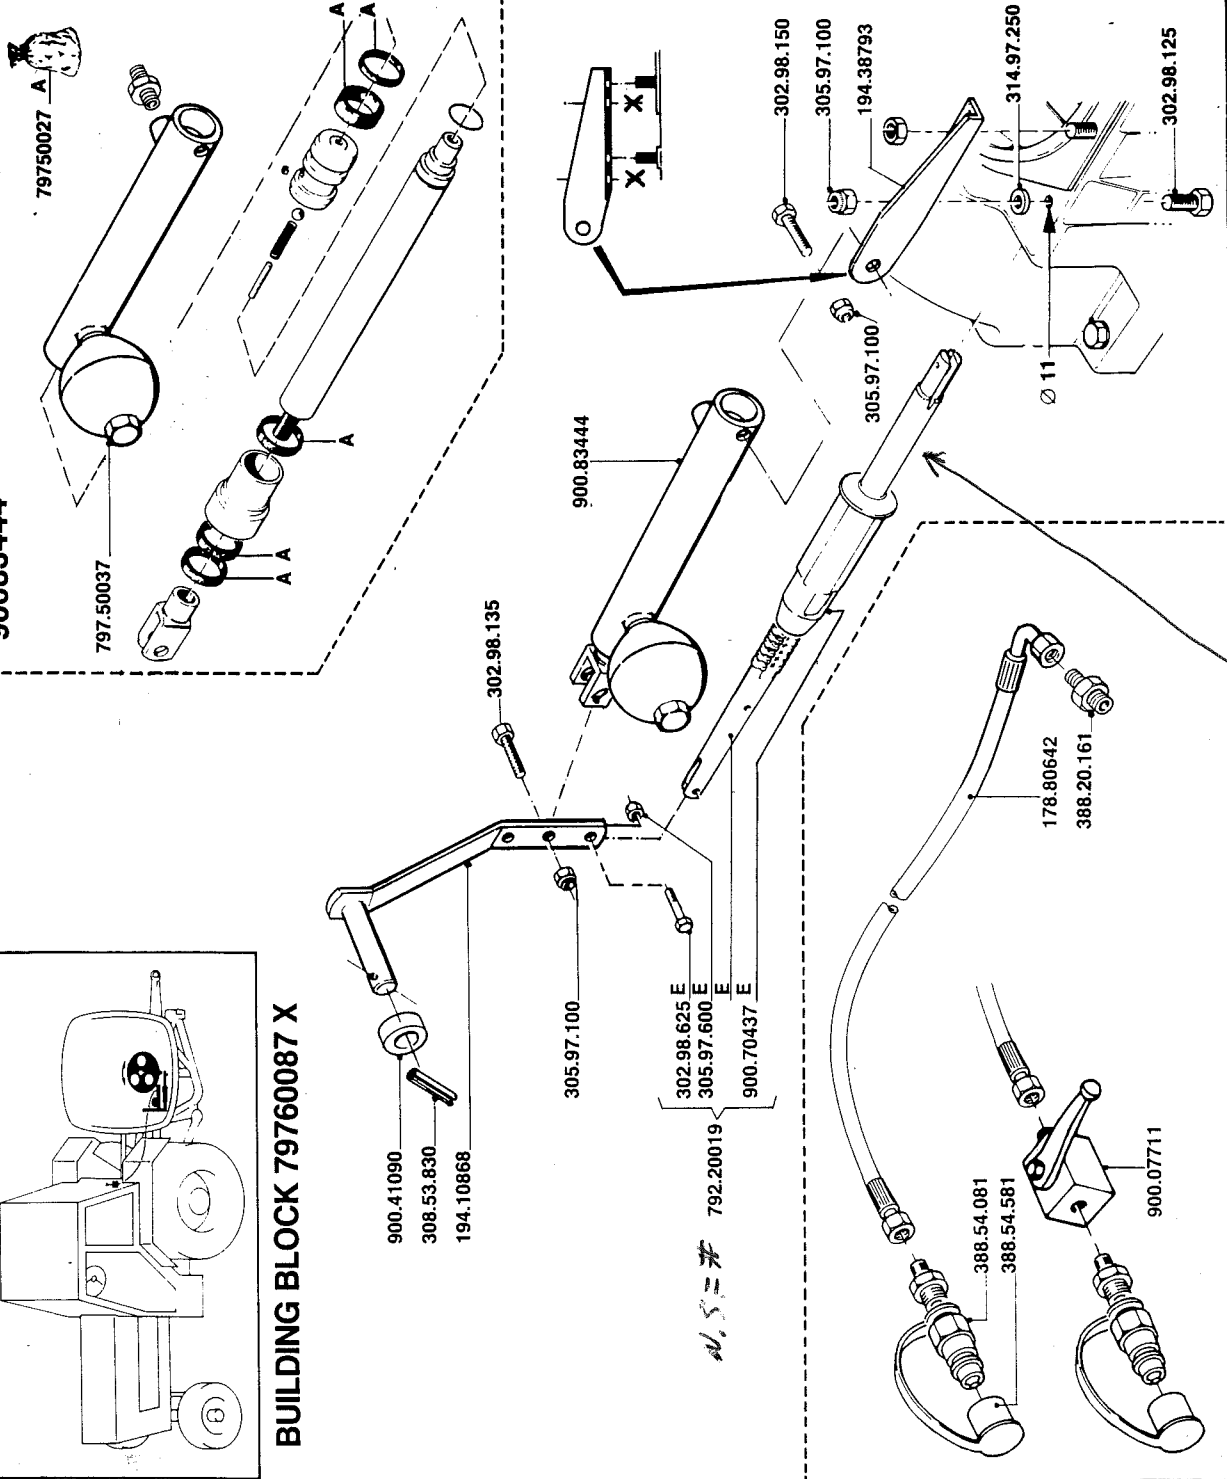

BUILDING BLOCK 79760087 X

I.6
90083444

M.S. #

*O.S. white
90070541*

PS 03

bestellnummer
ordernummer
num. à commander
Bestellnummer

Part No	Qty	Description
A= 79750027	1	Seals set
E= 79220019	1	Rod set regulating
79760087X	1	Hydr hose 2000mm lg
17880642	1	Pivot assy
19410868	1	Bracket fitting
19438793	1	Hex bolt 10 x 25 8.8 delta
30298125	1	Hex bolt 10 x 35 8.8 delta
30298135	1	Hex bolt 10 x 50 8.8 delta
30298150	1	Hex bolt 6 x 25 8.8 delta
30298625	1	Hex bolt 6 x 25 8.8 delta
30597100	3	Lock nut M10 din 980-8
30597600	1	Lock nut M6/8 delta magni
30853830	1	Roll pin 8x30/5s17
31497250	1	Washer 13/31st nickel
38820161	1	Nipple al-8r-1/4"
38854081	1	Coupling male g1/2 ps603
38854581	1	Cap 1/2 dust hyd coupler
90007711	1	Valve ball
90041090	1	Spacer
90070437	1	Adjuster nylon
90083444	1	Rem.control hydr.ram
79750037	1	Accumulator

70.003.630-8

FE04394