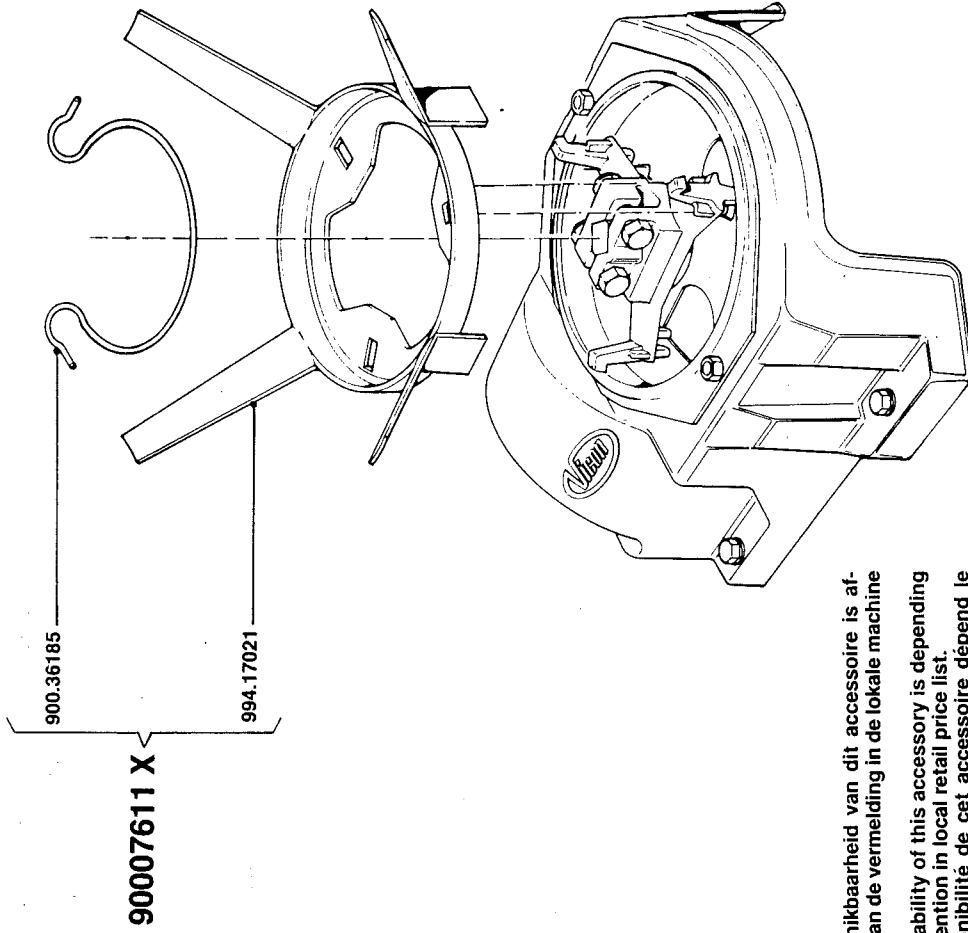

serial number 76112

I.16

BUILDING BLOCK 90007611 X

- De beschikbaarheid van dit accessoire is afhankelijk van de vermelding in de lokale machine prijslijst.
- The availability of this accessory is depending on their mention in local retail price list.
- La disponibilité de cet accessoire dépend le pays de commercialisation.
- Die Verfügbarkeit dieser Zubehörteile ist von ihrer Aufnahme in der gültigen Preisliste für das betreffende Land abhängig.
- La disponibilidad de estos accesorios, depende del país de comercialización.

PS 03

bestelnummer
ordernummer
num. à commander
Bestelnummer

Part No	Qty	Description
90007611X	1	
90036185	1	Spring
99417021	1	Agitator 402/602