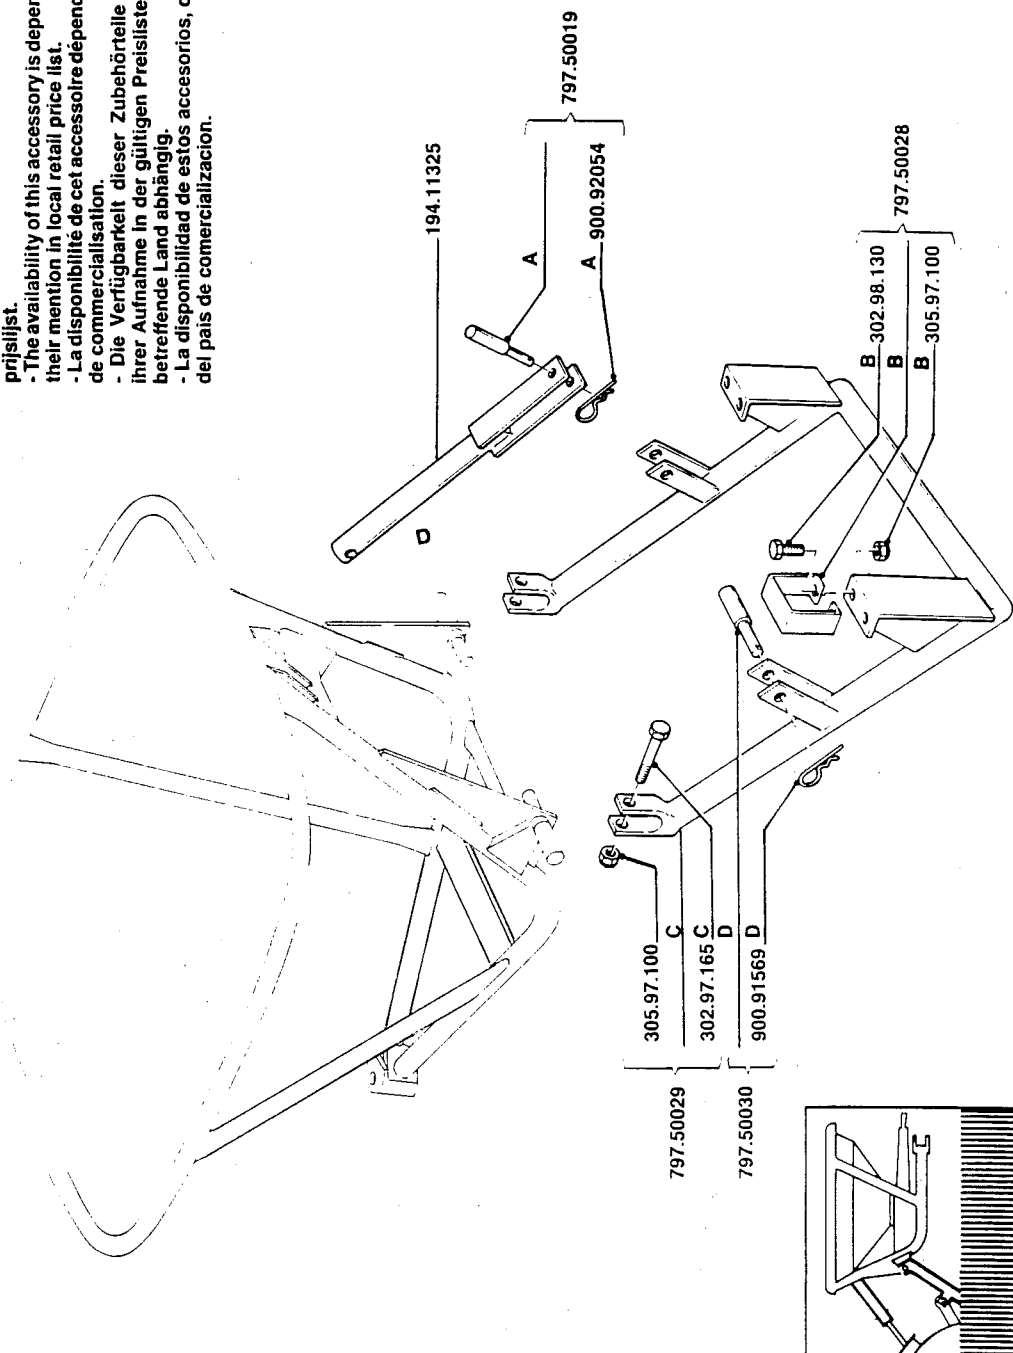

serial number 76112

BUILDING BLOCK 79760028 X

I.14

High Lift attachment

- De beschikbaarheid van dit accessoire is afhankelijk van de vermelding in de lokale machine prijslijst.
- The availability of this accessory is depending on their mention in local retail price list.
- La disponibilité de cet accessoire dépend le pays de commercialisation.
- Die Verfügbarkeit dieser Zubehörteile ist von ihrer Aufnahme in der gültigen Preisliste für das betreffende Land abhängig.
- La disponibilidad de estos accesorios, depende del país de comercialización.

PS 03

bestelnummer
ordernummer
num. à commander
Bestelnummer

A=79750019 Pin kit
B=79750028 Mounting set
C=79750029 Frame high lift
D=79750030 Set pin

Part No	Qty	Description
79760028X	1	
19411325	1	top link high lift ps603-1653
30297165	2	hex bolt 10 x 65 8.8 delta
30298130	2	hex bolt 10 x 30 8.8 delta
30597100	4	lock nut m10 din 980-8 conical
90091569	2	hair pin
90092054	1	pin locking