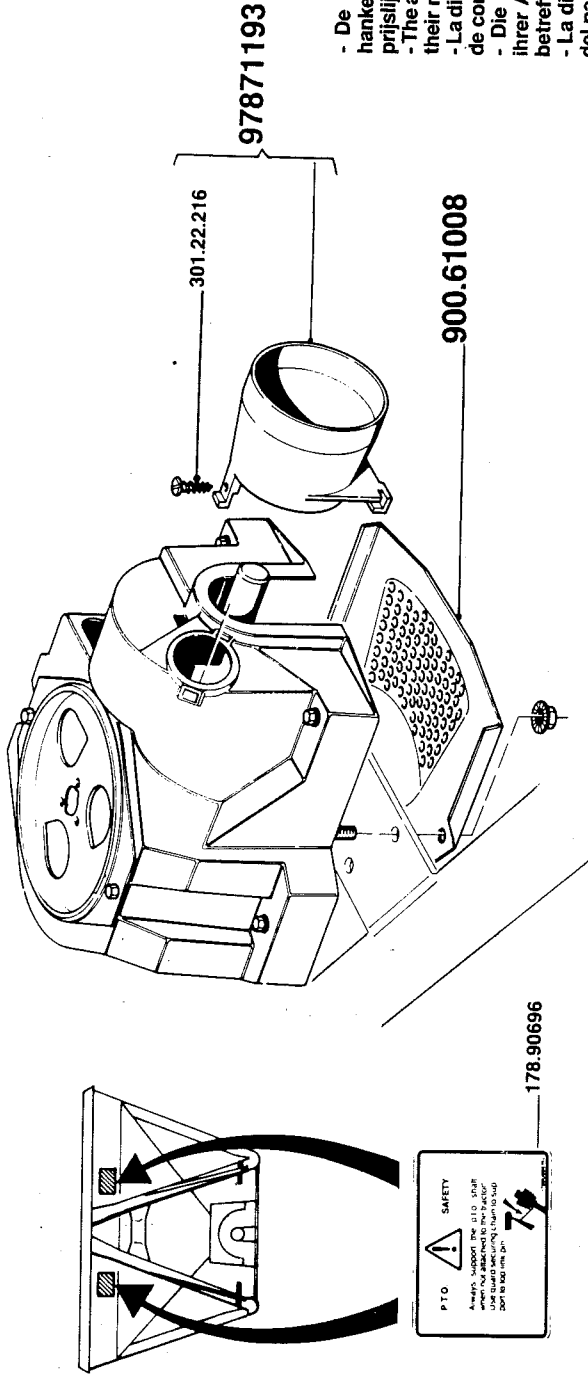

serial number 76112

BUILDING BLOCK 90061008 - 97871193

J2

178.90696

Vicon

bestelnummer
ordernummer
num. à commander
Bestellnummer

PS 03

Part No	Qty	Description
17890696	1	Decal great britain PS603-1653
30122216	1	Screw nr12 x 5/8
90061008	1	Unit guard bottom
97871193	1	Funnel guard

- De beschikbaarheid van dit accessoire is afhankelijk van de vermelding in de lokale machine prijslijst.
- The availability of this accessory is depending on their mention in local retail price list.
- La disponibilité de cet accessoire dépend le pays de commercialisation.
- Die Verfügbarkeit dieser Zubehörteile ist von ihrer Aufnahme in der gültigen Preisliste für das betreffende Land abhängig.
- La disponibilidad de estos accesorios, depende del país de comercialización.

BUILDING BLOCK 79760047