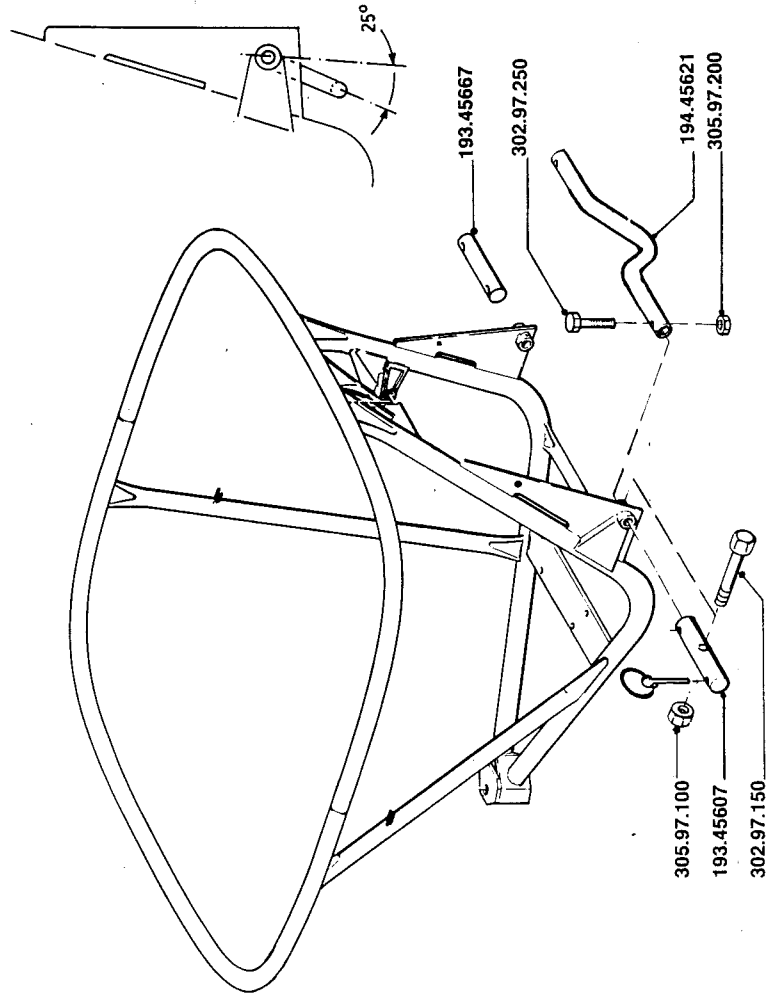

serial number 76112

BUILDING BLOCK 79760118 X

I.4

PS 1153/1353/1653

PS 03

bestelnummer
ordernummer
num. à commander
Bestellnummer

Part No Qty Description

Part No	Qty	Description
79760118X	1	
19345607	1	Pin quick hitch
19345667	1	Pin quick hitch
19445621	1	Crosstube quick hitch
30297150	1	Hex bolt 10 x 50 8.8 delta mag
30297250	2	Hex bolt 12 x 50 8.8 delta
30597100	1	Lock nut M10, din 980-8 conical
30597200	2	Lock nut M12 6.8 conical