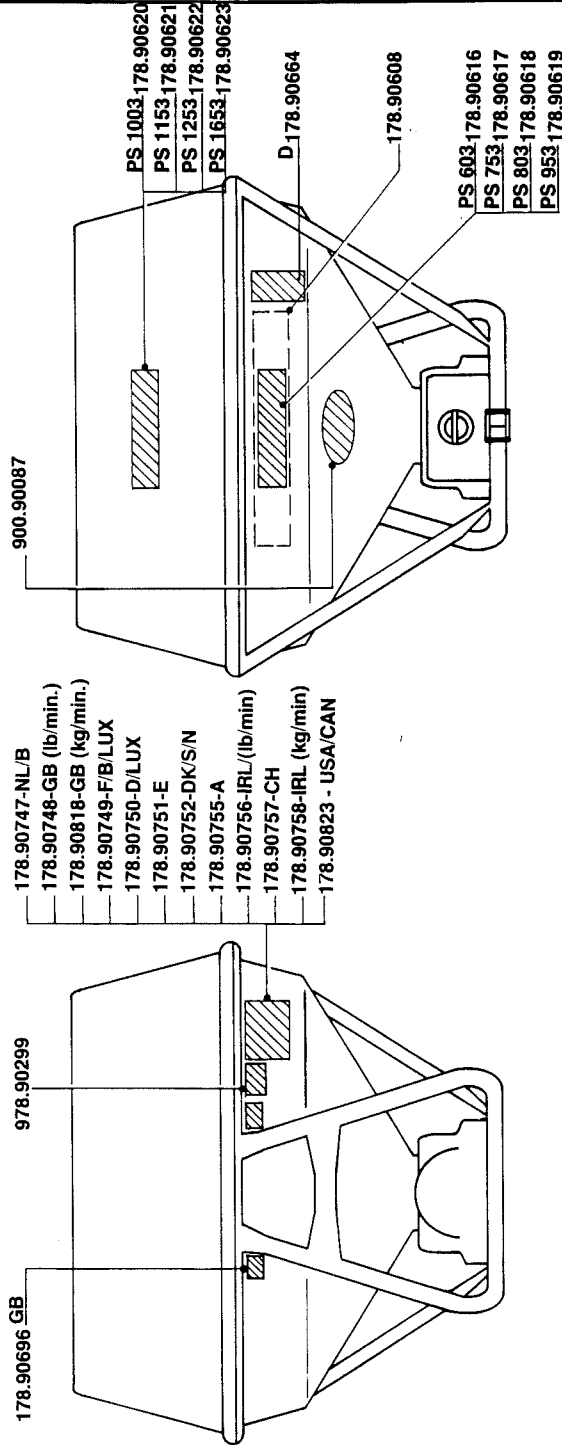

serial number 76111 - 76112

C16

PS 603/1653

bestelnummer
ordernummer
num. à commander
Bestellnummer

Part No	Qty	Description
17890587	1	Decal PS603-1653
17890608	1	Decal PS603-1653
17890616	3	Decal PS603
17890617	3	Decal PS753 PS603-1653
17890618	3	Decal PS803 PS603-1653
17890619	3	Decal PS953 PS603-1653
17890620	3	Decal PS1003 PS603-1653
17890621	3	Decal PS1153 PS603-1653
17890622	3	Decal PS1253 PS603-1653
17890623	3	Decal PS1653 PS603-1653
17890626	1	Decal PS603-1653
17890664	1	Decal dutch only
17890696	2	Decal great britain
17890747	1	Decal europe
17890748	1	Decal europe only
17890749	1	Decal europe only
17890750	1	Decal europe only
17890751	1	Decal europe only
17890752	1	Decal europe only
17890755	1	Decal europe only
17890756	1	Decal europe only
17890757	1	Decal europe only
17890758	1	Decal europe only
17890818	1	Decal europe only
17890823	1	Decal PS603-1653
90090087	1	Decal Vicon logo
97890299	1	Decal