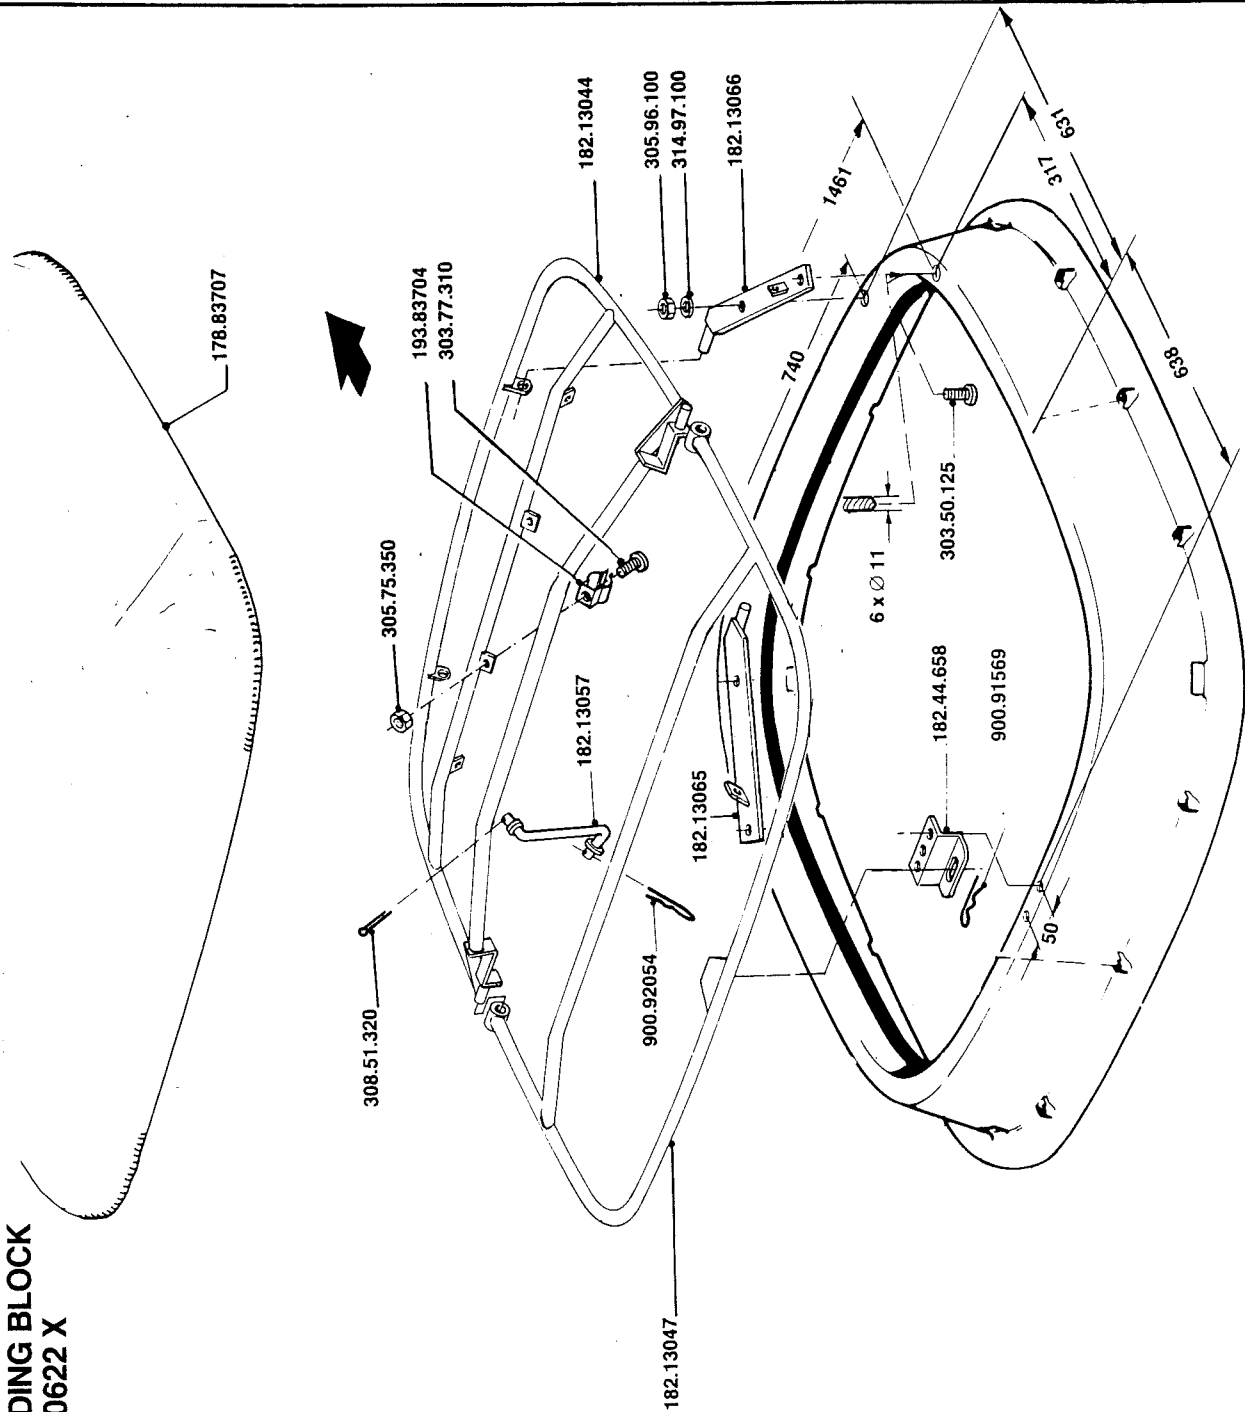

serial number 76112
BUILDING BLOCK
79830622 X

I.11

PS 1003/1353

bestellnummer
order number
num. à commander
Bestellnummer

Part No	Qty	Description
79830622X	1	Cover hopper PS1003/1353
17883707	1	Frame hopper cover
18213044	1	Frame hopper cover
18213047	1	Rod PS603-1653
18213057	1	Hinge PS603-1653
18213065	1	Hinge PS603-1653
18213066	1	Plate mount PS603-1653
18244658	1	Clamp PS603-1653
19383704	1	Phd screw 10 x 25 5.8
30350125	6	Cyl screw 3 x 10 4.8
30377310	1	Lock nut M9/8 cad
30596100	1	Nut M10/8 delta
30851320	1	Cotterpin 3 x 20 cad
31497100	6	Washer shim 10,5
90091569	1	Hair pin
90092054	1	Pin locking

FE04401

70.003.630-15