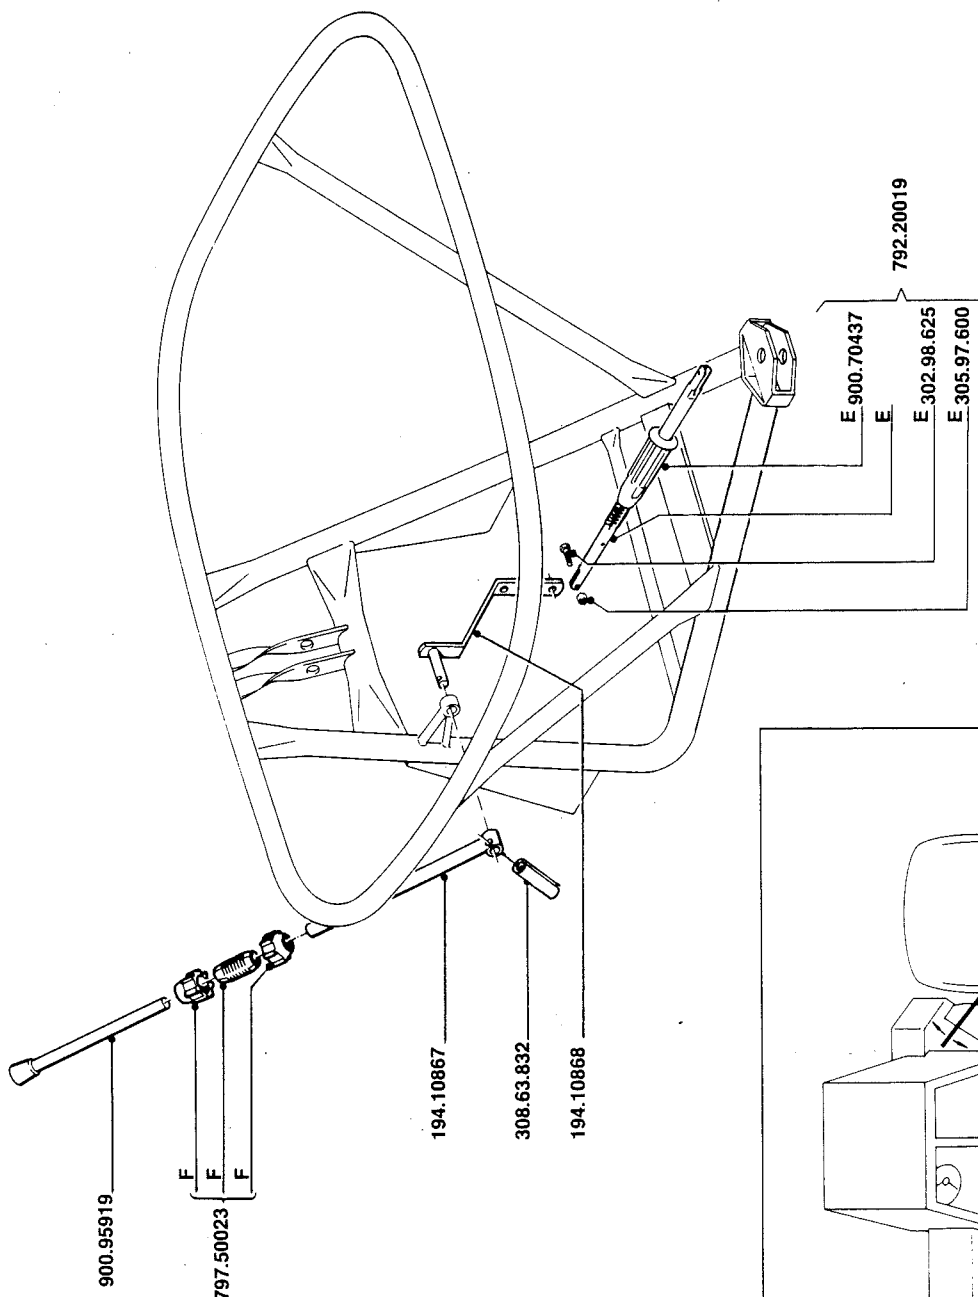

PS 03

I.5

serial number 76112
BUILDING BLOCK 79760066 X

bestelnnummer
ordernummer
num. à commander
Bestellnummer

Part No	Qty	Description
E= 79220019	1	Rod set regulating
F= 79750023	1	Handle set regulating
79760066X	1	Handle assy regulating
19410867	1	Pivot assy
30298625	1	Hex bolt 6 x 25 8.8 delta
30863832	1	Lock nut M6/8 delta magni
90070437	1	Roll pin 8 x 32 control handle
90095919	1	Adjuster nylon
		Setting lever extn.