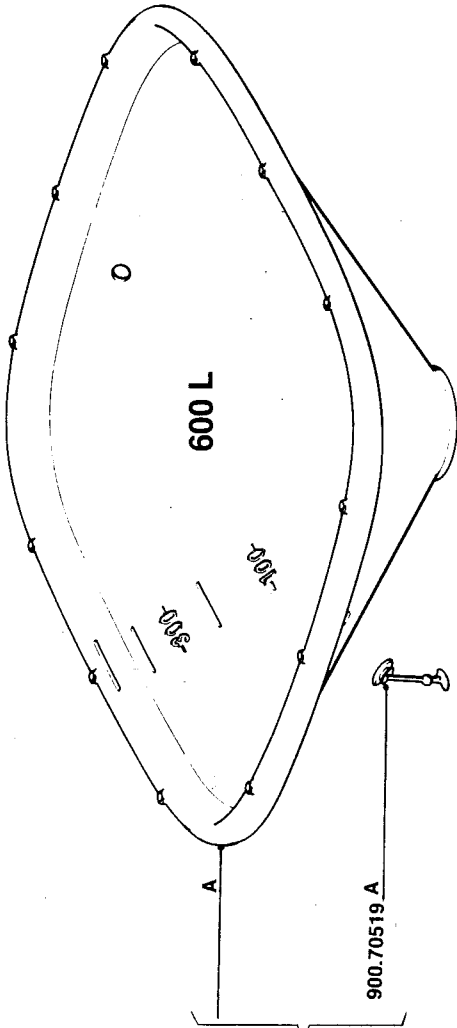

serial number 76112

I.2

BUILDING BLOCK 79760073

PS 603

79760073

900.70519 A

bestelnummer
ordernummer
num. à commander
Bestelnummer

BUILDING BLOCK 79760074

PS 753