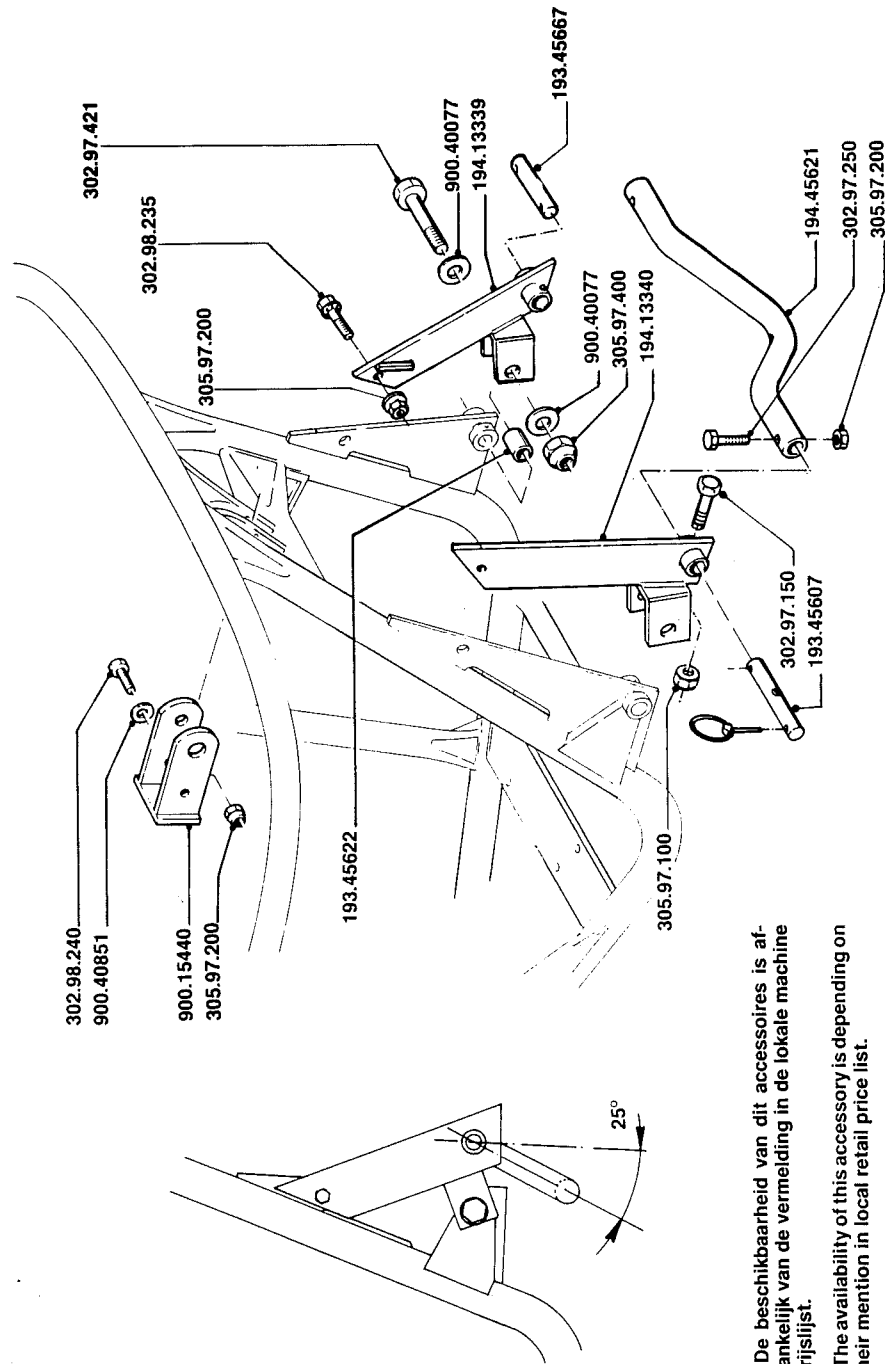

serial number 76112

I.15

PS 03

BUILDING BLOCK 79760119 X

bestelnnummer
ordernummer
num. à commander
Bestellnummer

Part No	Qty	Description
79760119X	1	Pin quick hitch
19345607	2	Bushing quick hitch
19345622	1	Pin quick hitch
19345667	1	Plate LH quick hitch
19413339	1	Plate RH quick hitch
19445621	1	Crosstube quick hitch
30297150	1	Hex bolt 10 x 50 8.8 delta mag
30297250	2	Hex bolt 12 x 50 8.8 delta
30297421	2	Hex bolt 16 x 120 8.8 delta
30298235	2	Hex bolt 12 x 35 8.8 delta
30298240	2	Hex bolt 12 x 40 8.8 delta
30597100	1	Lock nut M10 din 980-8 conical
30597200	6	Lock nut M12 6.8 conical
30597400	2	Lock nut M16 x 2/8
90015440	1	Bar
90040077	4	Washer
90040851	2	Ring

- De beschikbaarheid van dit accessoires is afhankelijk van de vermelding in de lokale machine prijslijst.
- The availability of this accessory is depending on their mention in local retail price list.
- La disponibilité de cet accessoire dépend le pays de commercialisation.
- Die Verfügbarkeit dieser Zubehörteile ist von ihrer Aufnahme in der gültigen Preisliste für das betreffende Land abhängig.
- La disponibilidad de estos accesorios, depende del país de comercialización.

70.003.630-21 PE04406