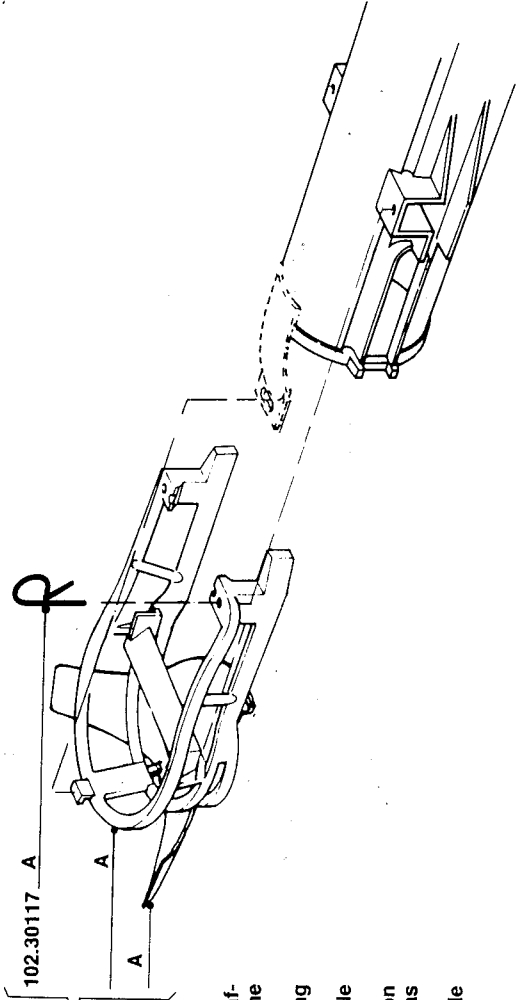

A=79760047	1	Urea acc. for very small urea
10230117	2	Clip spring

- De beschikbaarheid van dit accessoire is afhankelijk van de vermelding in de lokale machine prijslijst.
- The availability of this accessory is depending on their mention in local retail price list.
- La disponibilité de cet accessoire dépend le pays de commercialisation.
- Die Verfügbarkeit dieser Zubehörteile ist von ihrer Aufnahme in der gültigen Preisliste für das betreffende Land abhängig.
- La disponibilidad de estos accesorios, depende del país de comercialización.

FE03026

70.003.630-24