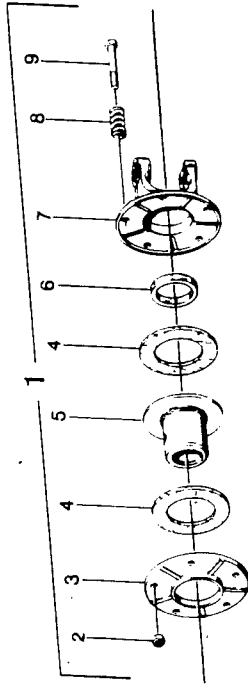

Part No Qty Description

Part No	Qty	Description
79760118X	1	
19345607	1	Pin quick hitch
19345667	1	Pin quick hitch
19445621	1	Crosstube quick hitch
30297150	1	Hex bolt 10 x 50 8.8 delta mag
30297250	2	Hex bolt 12 x 50 8.8 delta
30597100	1	Lock nut M10, din 980-8 conical
30597200	2	Lock nut M12 6.8 conical

1	46120054 Pro assy w/10880-610
2	46116138 Pro 1/2 t ps603 46120054
3	46115142 Pro 1/2 i ps603 46120054
4	46312058 Shield assy. 85.002-485
5	46311056 Shield assy. 85.001-460
11	46221110 Yoke 6sp 10.10.00 1 3/8"
12	46221001 Release agraser 101
13	46305051 Clutch 56.104.19
21	46222100 Nipple 63.27.00 grease bm8x1
22	41702845 Yoke inb 10.48.00 w2100
23	46223221 Roll pin 8x50
24	30803850 Profile l 75.06.15-520 ooa
25	46224130 Profile o 75.12.15-505 oa
26	46224332 Yoke inb 10.49.00 w2100
27	46223121 Core 85.05.06 sc05
51	46292900 Screw 60.15.00 4x10 4.8
52	30393410 Ring nyl 83.09.01
53	46292646 Cone 85.05.03 sc05
54	46292901 Chain 82.36.03 safety
55	46222301

**BUILDING BLOCK 46120054**

serial number 76112

C7

PS 03

Part No	Description
1	Clutch 56.104.19
2	Nyloc nut M8 din 985-8
3	Disc 16.20.69 pressure
4	Plate 56.73.07 friction
5	Hub 16.50.415 k94/1 30rb
6	46301455
7	46301212
8	46301385
9	30270860

1	46120055	Pto assy ps203/1002
2	46116139	Pto half 11084-560
3	46115143	Pto half w9725-1/2-925
4	46312091	Shield cp 85.005-465
5	46311057	Shield assy. 85.004-460
11	46221110	Yoke esp 10.10.00 1 3/8"
12	46221001	Release agraset 101
13	46305051	Clutch 56.104.19
21	46222100	Cross kit 10.01.00
22	41702845	Nipple 63.27.00 grease bmbx1
23	46223221	Yoke inb 10.48.00 w2100
24	30853850	Roll pin 8 x 50
25	46224130	Profile l 75.06.15-520 ooa
26	46224332	Profile o 75.12.15-505 oa
27	46223121	Yoke inb 10.49.00 w2100
51	46292900	Cone 85.05.06 sc05
52	30393410	Screw 60.15.00 4x10 4.8
53	46292804	Collar 83.10.03
54	46292646	Ring nyl 83.09.01
55	46292917	Cone 85.05.04 sc05
56	46222301	Chain 82.36.03 safety