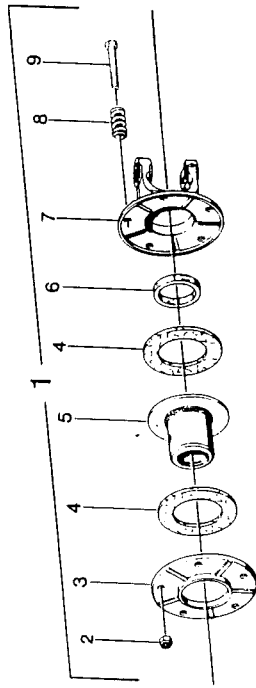

Part No Qty Description

Part No	Qty	Description
79760118X	1	
19345607	1	Pin quick hitch
19345667	1	Pin quick hitch
19445621	1	Crosstube quick hitch
30297150	1	Hex bolt 10 x 50 8.8 delta mag
30297250	2	Hex bolt 12 x 50 8.8 delta
30597100	1	Lock nut M10, din 980-8 conical
30597200	2	Lock nut M12 6.8 conical

79220011	1	Insert rubber for 17895172
----------	---	----------------------------

PE04395

70.003.630-9

serial number 76112

C6

PS 03

Part No	Description
1	46305051 Clutch 56.104.19
2	30575800 Nyloc nut M8 din 985-8
3	46301312 Disc 16.20.69 pressure
4	46301351 Plate 56.73.07 friction
5	46301455 Hub 16.50.415 k94/1 30rb
6	46301212 Ring 16.52.05
7	46301385 Housing w/ yoke 10.34.121
8	46301133 Spring 66.01.47
9	30270860 Hex bolt 8 x 60 8.8 din 931

1	46120054 Pro assy w/10880-610
2	46116138 Pro 1/2 t ps603 46120054
3	46115142 Pro 1/2 i ps603 46120054
4	46312058 Shield assy. 85.002-485
5	46311056 Shield assy. 85.001-460
11	46221110 Yoke 6sp 10.10.00 1 3/8"
12	46221001 Release agraser 101
13	46305051 Clutch 56.104.19
21	46222100 Nipple 63.27.00 grease bm8x1
22	41702845 Yoke inb 10.48.00 w2100
23	46223221 Roll pin 8x50
24	30803850 Profile l 75.06.15-520 ooa
25	46224130 Profile o 75.12.15-505 oa
26	46224332 Yoke inb 10.49.00 w2100
27	46223121 Core 85.05.06 sc05
51	46292900 Screw 60.15.00 4x10 4.8
52	30393410 Ring nyl 83.09.01
53	46292646 Cone 85.05.03 sc05
54	46292901 Chain 82.36.03 safety
55	46222301