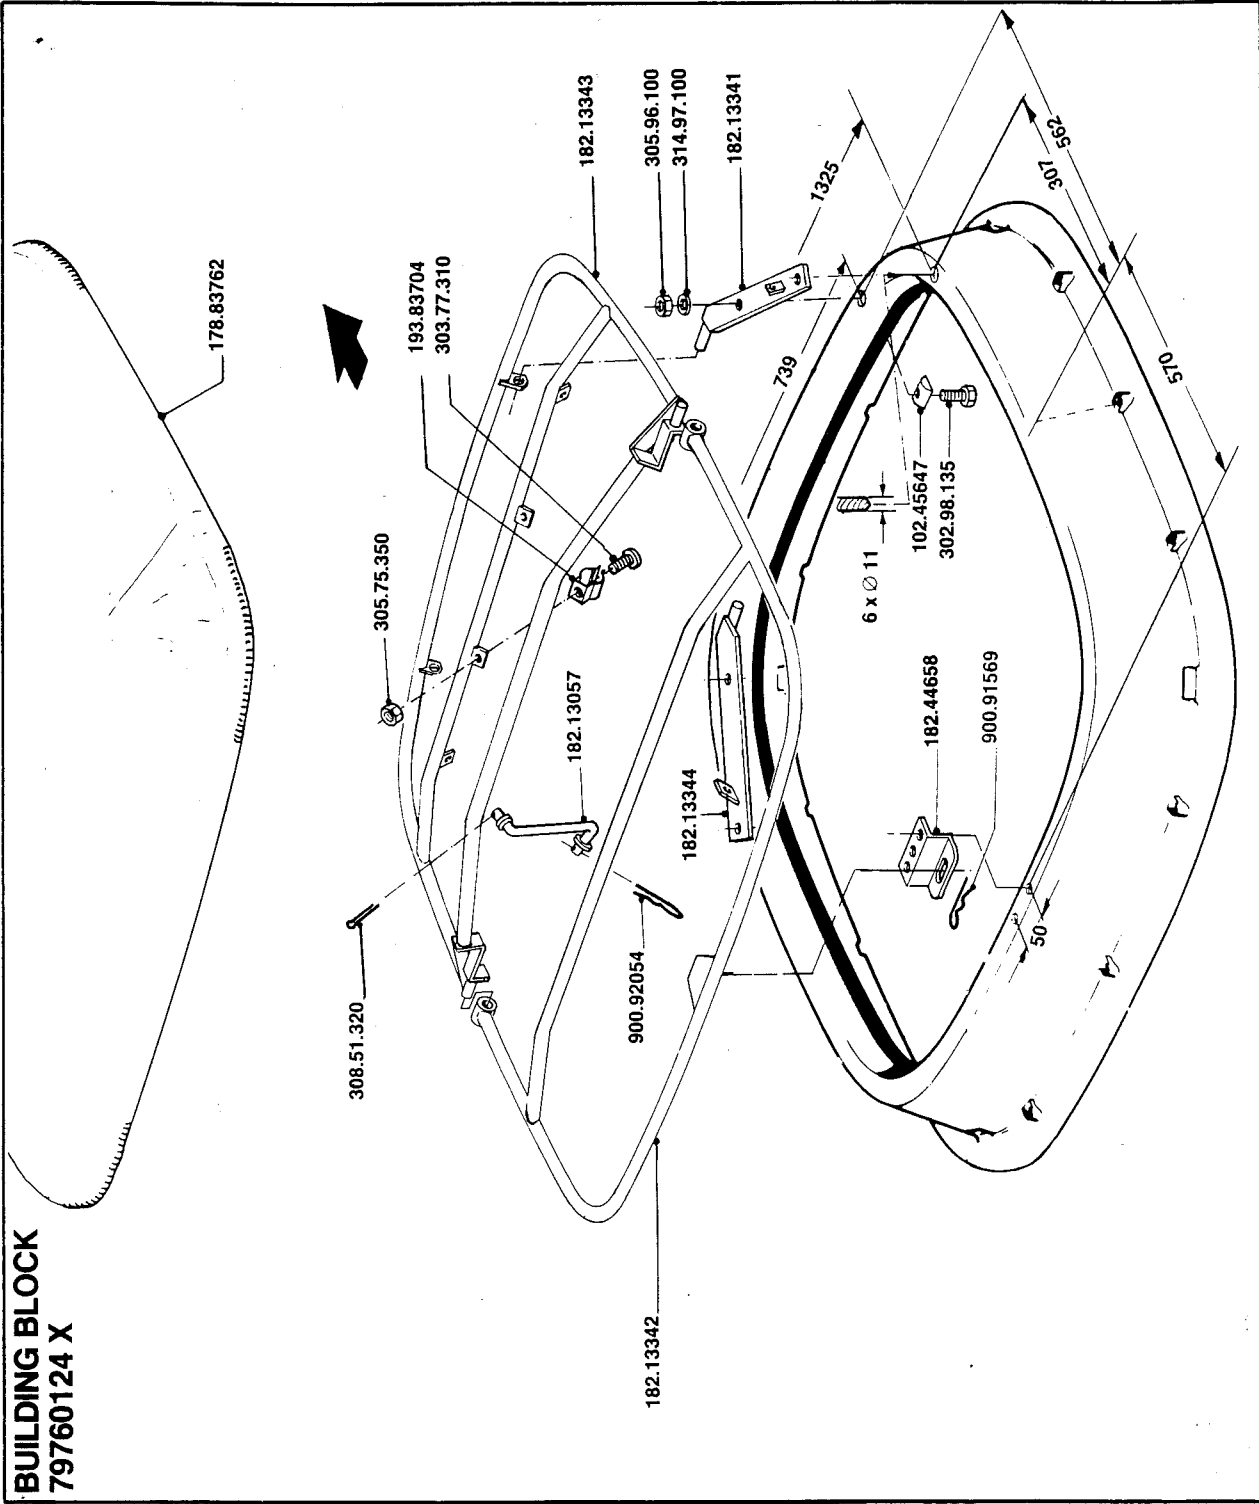

serial number 76112
BUILDING BLOCK
79760124 X

I.12

PS 1653

bestellnummer
ordernummer
num. à commander
Bestellnummer

Part No	Qty	Description
79760124X	1	
10245647	6	Shim PS1653 76112
17883762	1	Cover hopper PS1653
18213057	1	Rod PS603-1653
18213341	1	Hinge hopper cover frame
18213342	1	Frame hopper cover PS1653
18213343	1	Frame hopper cover PS1653
18213344	1	Hinge hopper cover frame
18244658	1	Plate mount PS603-1653
19383704	1	Clamp PS603-1653
30298135	6	Hex bolt 10 x 35 8.8 delta
30377310	1	Cyl screw 3 x 10 4.8
30575350	1	Lock nut M3/8 cad
30596100	6	Nut M10/8 delta
30851320	1	Cotterpin 3 x 20 cad
31497100	6	Washer shim 10,5
90091569	1	Hair pin
90092054	1	Pin locking