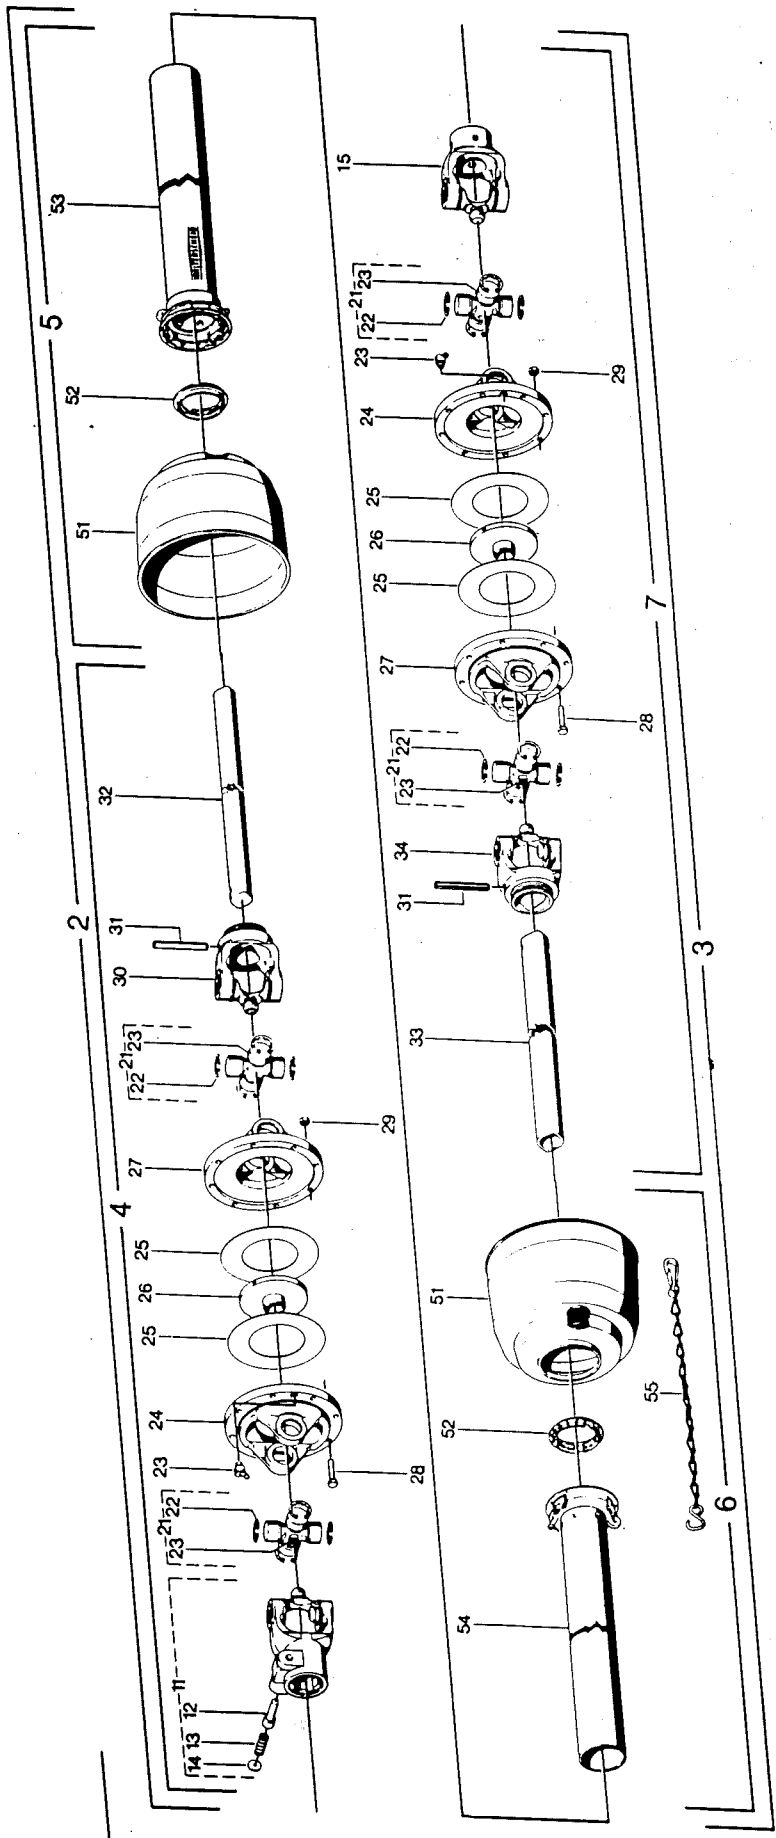

- De beschikbaarheid van dit accessoire is afhankelijk van de vermelding in de lokale machine prijslijst.
- The availability of this accessory is depending on their mention in local retail price list.
- La disponibilité de cet accessoire dépend le pays de commercialisation.
- Die Verfügbarkeit dieser Zubehöerteile ist von ihrer Aufnahme in der gültigen Preisliste für das betreffende Land abhängig.
- La disponibilidad de estos accesorios, depende del país de comercialización.