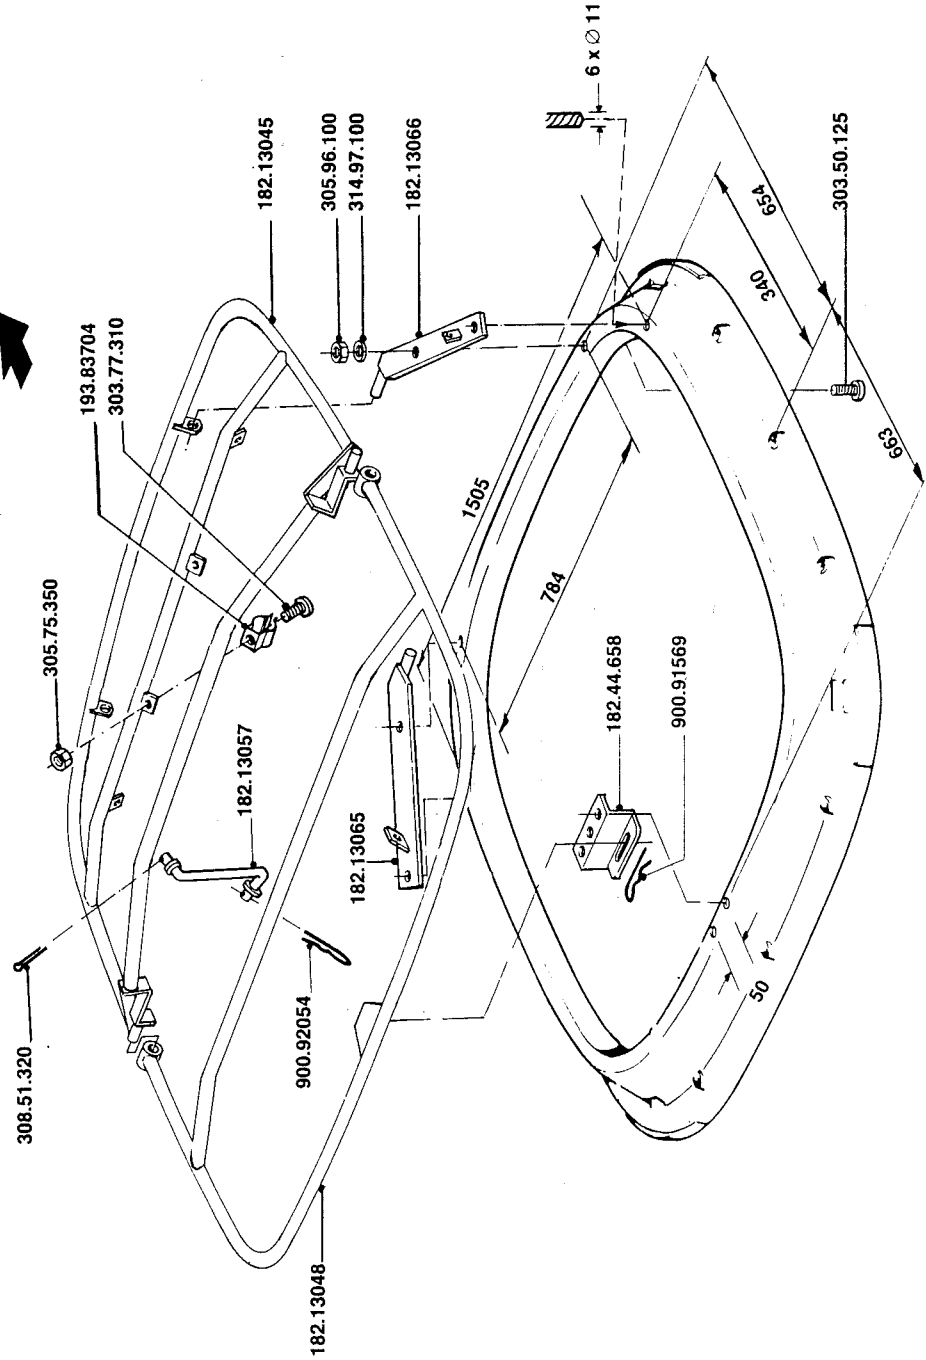

serial number 76112

I.10

BUILDING BLOCK 79830621 X

PS 803/953

bestelnummer
ordernummer
num. à commander
Bestellnummer

Part No	Qty	Description
79830621X	1	
17883706	1	Cover hopper PS803/953
18213045	1	Frame hopper cover
18213048	1	Frame hopper cover
18213057	1	Rod PS603-1653
18213065	1	Hinge PS603-1653
18213066	1	Hinge PS603-1653
18244658	1	Plate mount PS603-1653
19383704	1	Clamp PS603-1653
30350125	6	Phd screw 10 x 25 5.8
30377310	1	Cyl screw 3 x 10 4.8
30575950	1	Lock nut M3/8 cad
30596100	6	Nut M10/8 delta
30851320	1	Cotterpin 3 x 20 cad
31497100	6	Washer shim 10,5
90091569	1	Hair pin
90092054	1	Pin locking