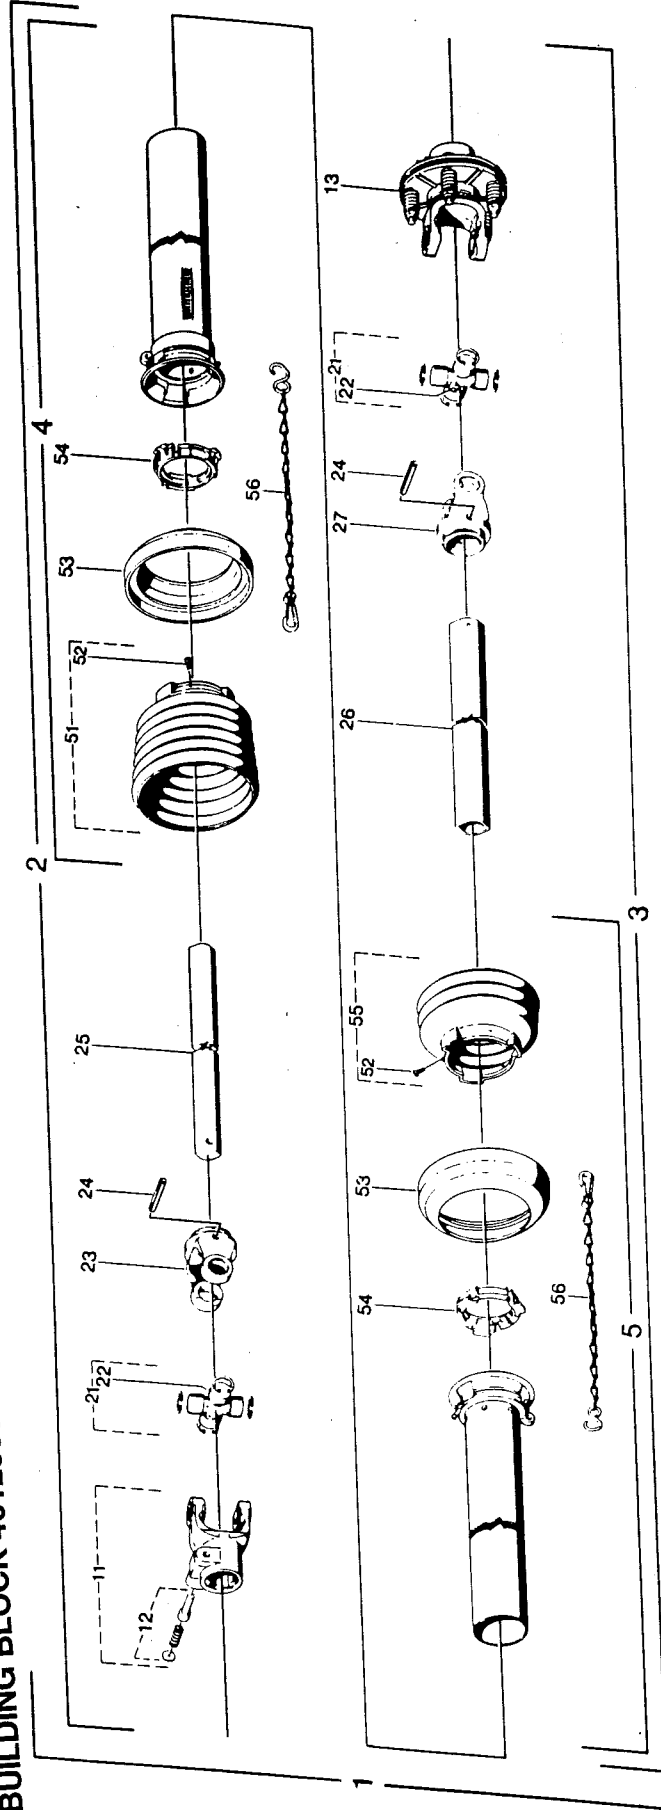

1	46120055	Pto assy ps203/1002
2	46116139	Pto half 11084-560
3	46115143	Pto half w9725-1/2-925
4	46312091	Shield cp 85.005-465
5	46311057	Shield assy. 85.004-460
11	46221110	Yoke esp 10.10.00 1 3/8"
12	46221001	Release agraset 101
13	46305051	Clutch 56.104.19
21	46222100	Cross kit 10.01.00
22	41702845	Nipple 63.27.00 grease bmbx1
23	46223221	Yoke inb 10.48.00 w2100
24	30853850	Roll pin 8 x 50
25	46224130	Profile l 75.06.15-520 ooa
26	46224332	Profile o 75.12.15-505 oa
27	46223121	Yoke inb 10.49.00 w2100
51	46292900	Cone 85.05.06 sc05
52	30393410	Screw 60.15.00 4x10 4.8
53	46292804	Collar 83.10.03
54	46292646	Ring nyl 83.09.01
55	46292917	Cone 85.05.04 sc05
56	46222301	Chain 82.36.03 safety

BUILDING BLOCK 46120055