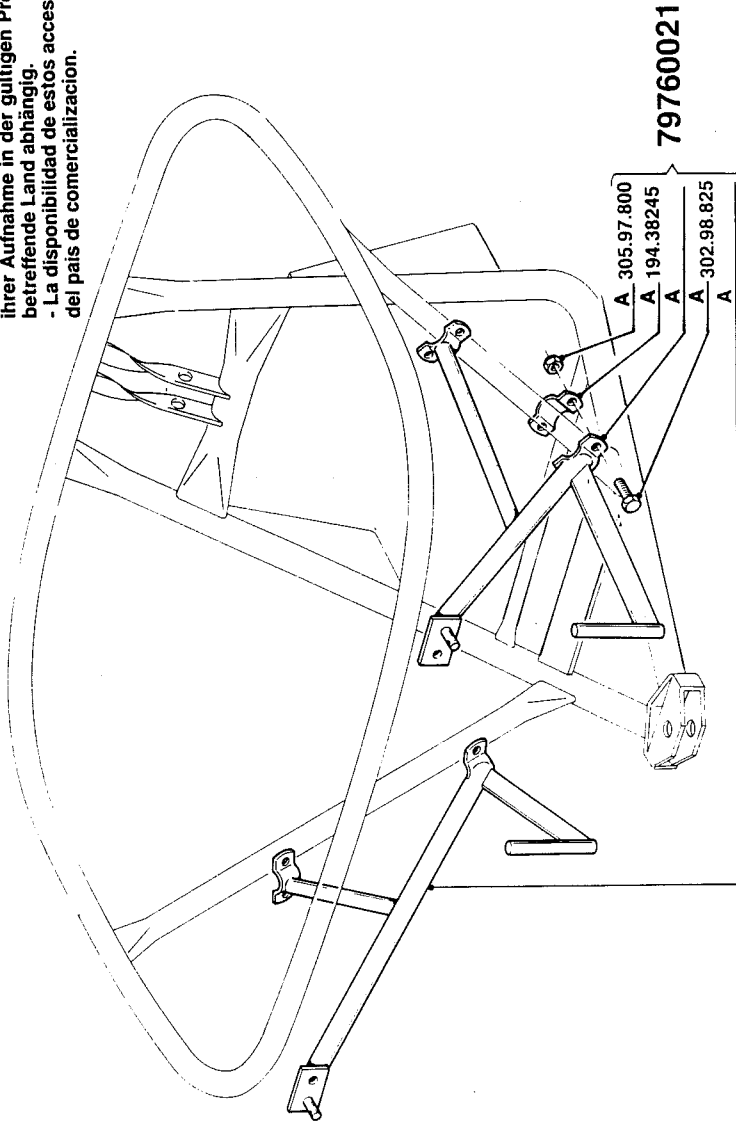

serial number 76112

J3

BUILDING BLOCK 79760021

PS 603/1003

- De beschikbaarheid van dit accessoire is afhankelijk van de vermelding in de lokale machine prijslijst.
- The availability of this accessory is depending on their mention in local retail price list.
- La disponibilité de cet accessoire dépend le pays de commercialisation.
- Die Verfügbarkeit dieser Zubehörteile ist von ihrer Aufnahme in der gültigen Preisliste für das betreffende Land abhängig.
- La disponibilidad de estos accesorios, depende del país de comercialización.

79760021

A 305.97.800
A 194.38245
A 302.98.825
A

PS 03

bestelnnummer
ordernummer
num. à commander
Bestellnummer

Part No Qty Description

A=79760021	1	Guard
19438245	4	Hex bolt 8 x 25 8.8 delta
30298825	8	Lock nut M8/8 delta
30597800	8	Lock nut M8/8 delta

PE01722

70.003.600-25