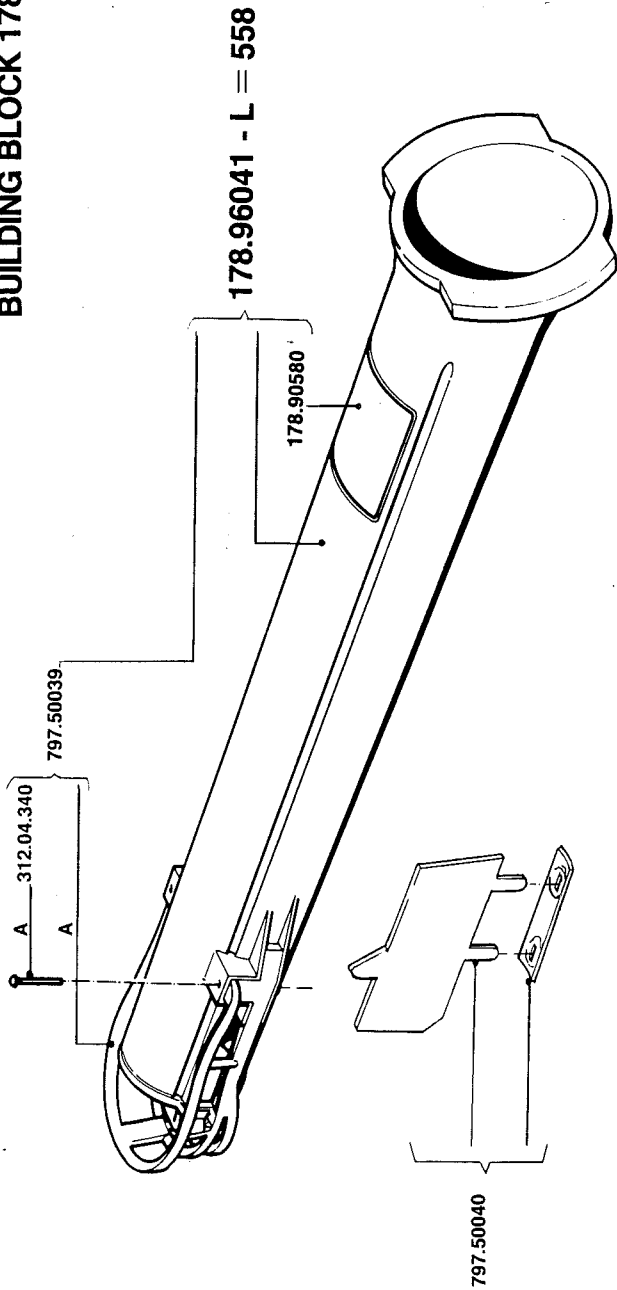

serial number 76112

I.7

BUILDING BLOCK 17896041