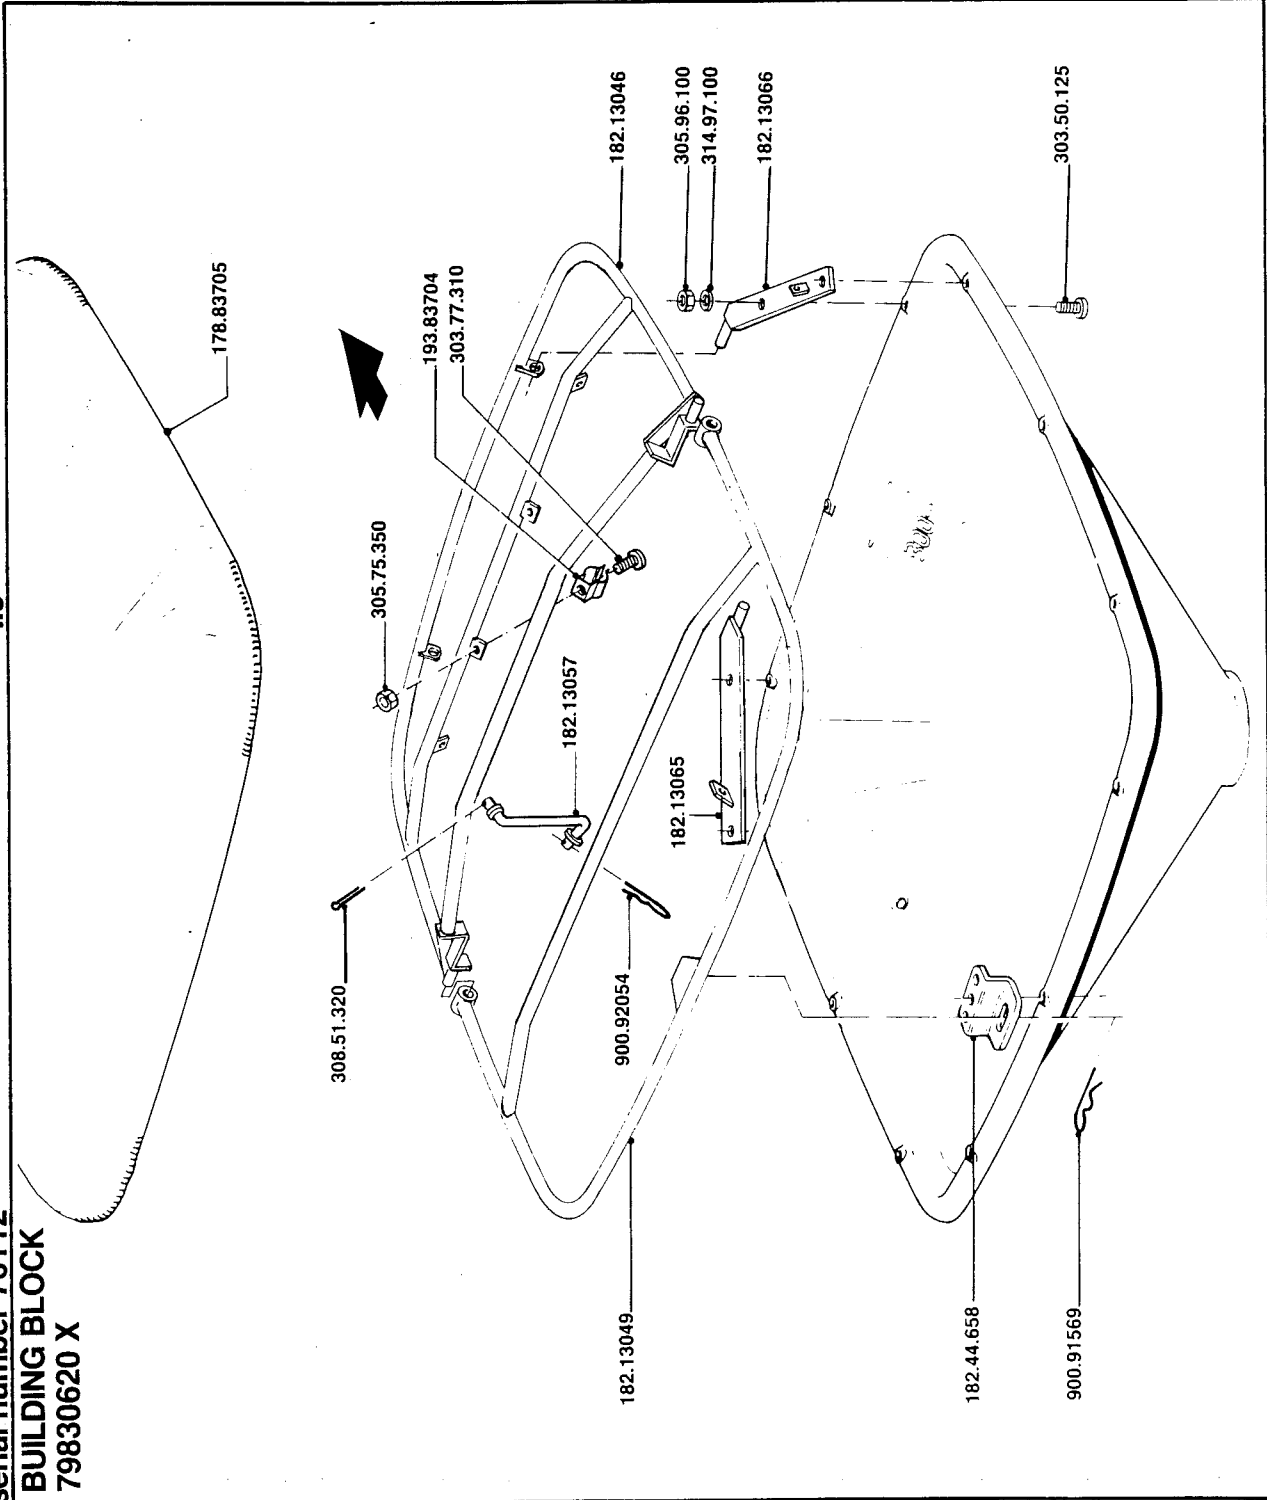

PS 603/753

bestelnummer
order number
num. a commander
Bestellnummer

Part No Qty Description

Part No	Qty	Description
79830620X	1	
17883705	1	Cover hopper PS653/75 76112
18213046	1	Frame hopper cover
18213049	1	Frame hopper cover
18213057	1	Rod PS603-1653
18213065	1	Hinge PS603-1653
18213066	1	Hinge PS603-1653
18244658	1	Plate mount PS603-1653
19383704	1	Clamp PS603-1653
30350125	5	Phd screw 3 x 10 4.8
30377310	1	Cyl screw 10 x 25 5.8
30575850	1	Lock nut M3/8 cad
30596100	5	Nut M10/8 delta
30851320	1	Cotterpin 3 x 20 cad
31497100	5	Washer shim 10,5
90091569	1	Hair pin
90092054	1	Pin locking

I.9

serial number 76112
BUILDING BLOCK
79830620 X