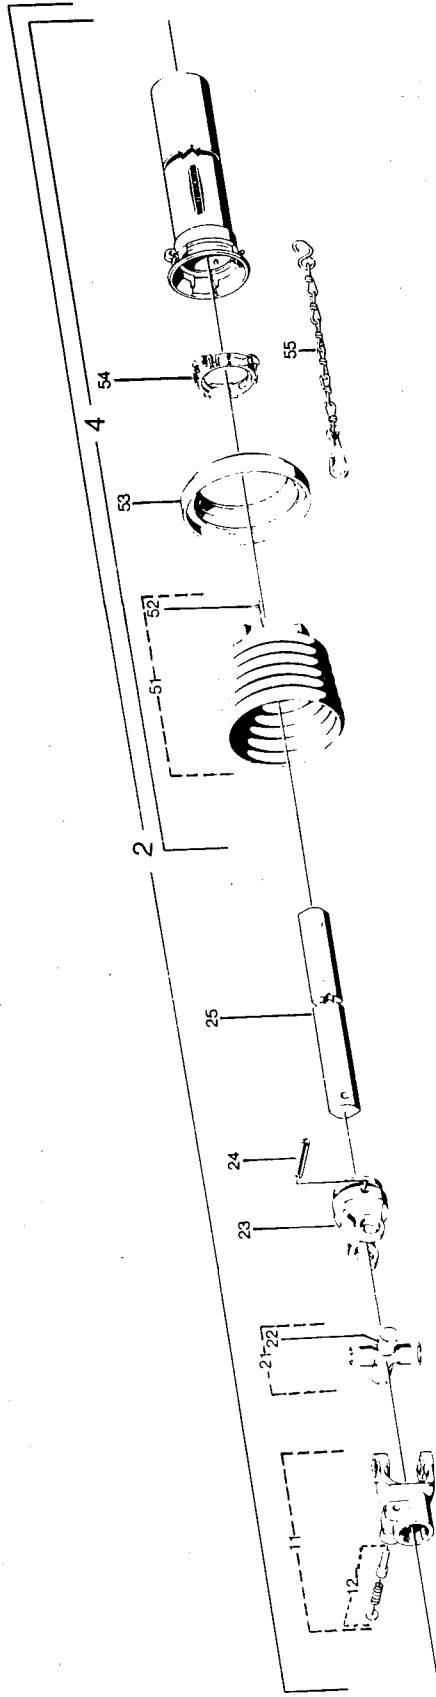

High Lift attachment

- De beschikbaarheid van dit accessoire is afhankelijk van de vermelding in de lokale machine prijslijst.
- The availability of this accessory is depending on their mention in local retail price list.
- La disponibilité de cet accessoire dépend le pays de commercialisation.
- Die Verfügbarkeit dieser Zubehörteile ist von ihrer Aufnahme in der gültigen Preisliste für das betreffende Land abhängig.
- La disponibilidad de estos accesorios, depende del país de comercialización.

bestelnummer
ordernummer
num. à commander
Bestellnummer

Part No	Description
2	Pto 1/2 high lift att. ps603-1653
4	Shield cp 85.005-1165
11	Yoke fsp 10.10.00 1 3/8"
12	Release agraset 101
21	Cross kit 10.01.00
22	Nipple 63.27.00 grease bm8x1
23	Yoke inb 10.48.00 w2100
24	Roll pin 8 x 50
25	Cone 85.05.06 sc05
51	Profile 175.06.15-1220 ooa
52	Screw 60.15.00 4x10 4.8
53	Collar 83.10.03
54	Ring nyl 83.09.01
55	Chain 82.36.03 safety