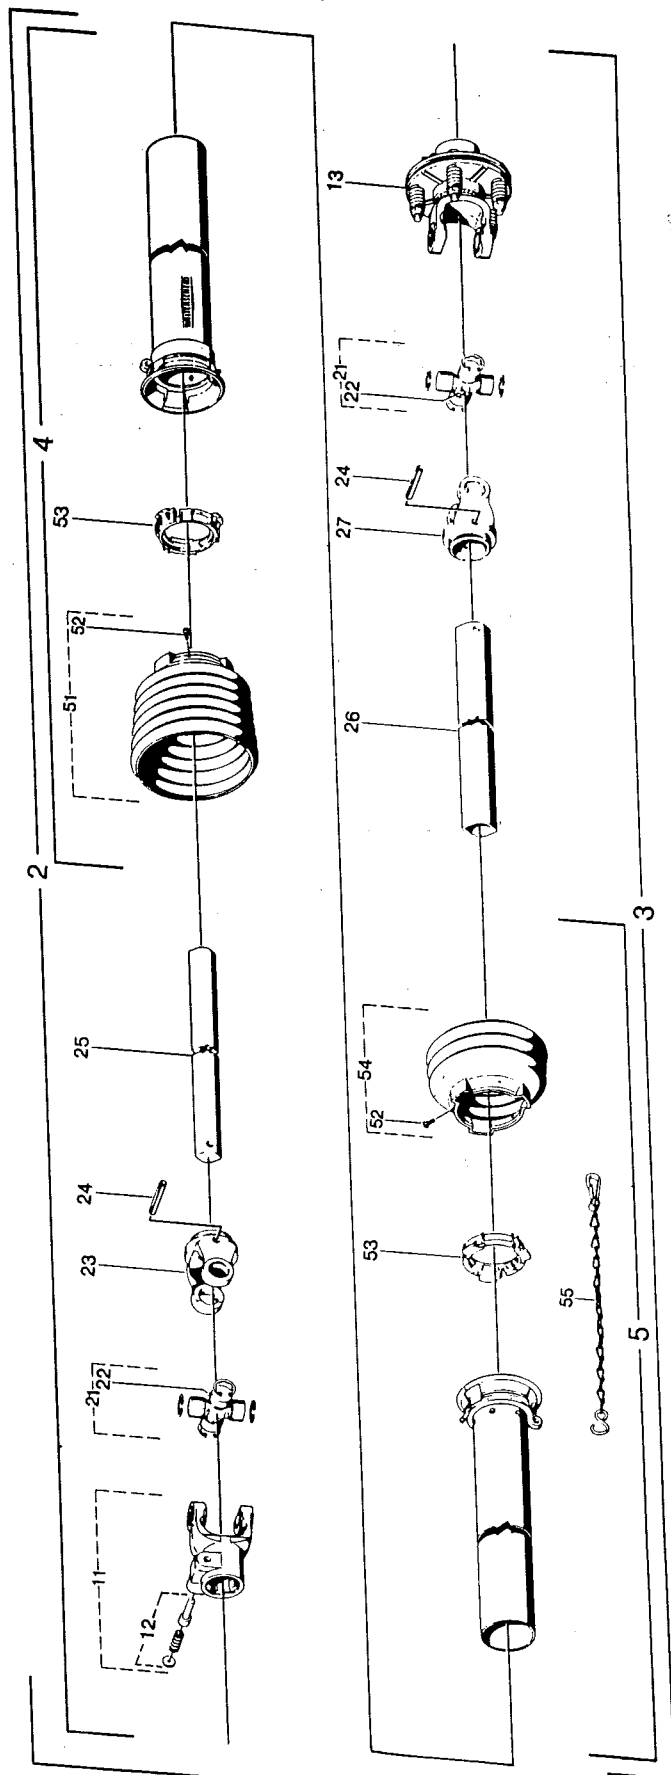

BUILDING BLOCK 46120054