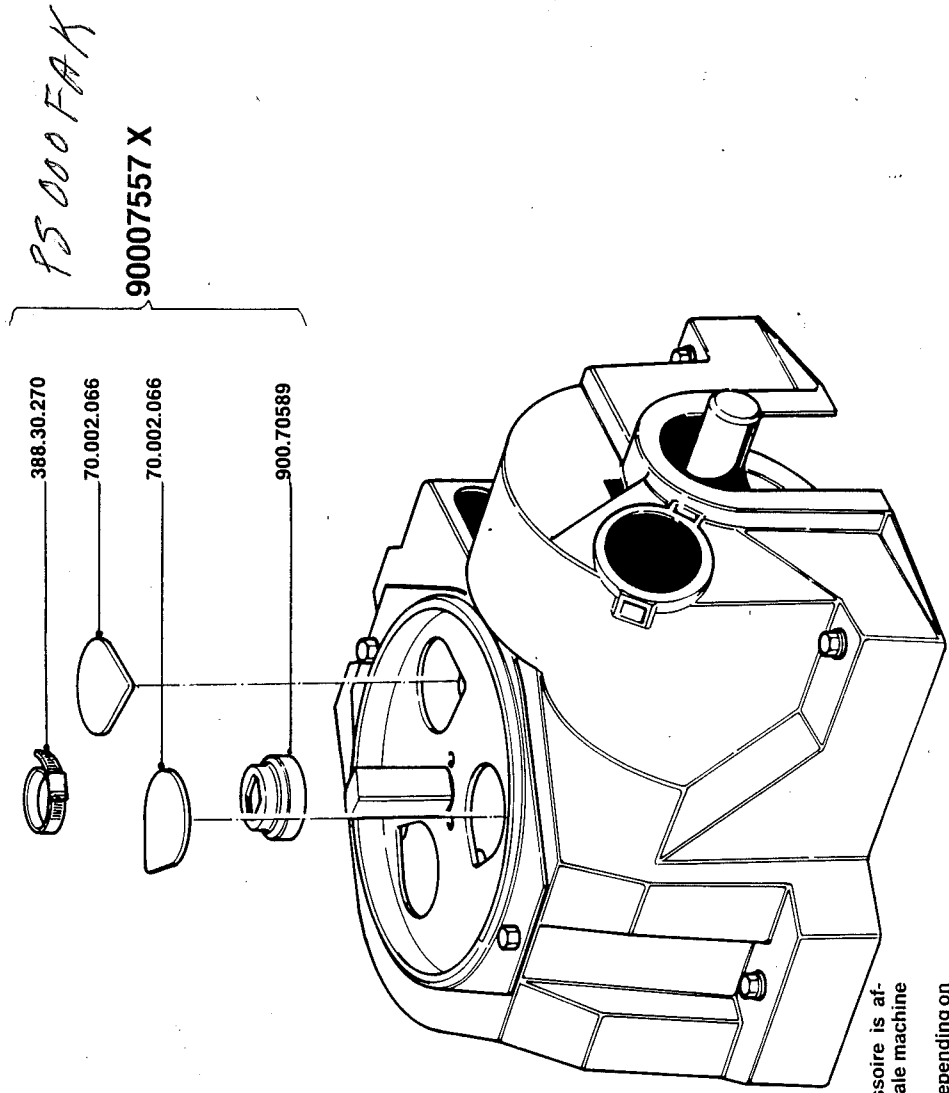

serial number 76112

J1

BUILDING BLOCK 90007557 X

- De beschikbaarheid van dit accessoire is afhankelijk van de vermelding in de lokale machine prijslijst.
- The availability of this accessory is depending on their mention in local retail price list.
- La disponibilité de cet accessoire dépend le pays de commercialisation.
- Die Verfügbarkeit dieser Zubehörteile ist von ihrer Aufnahme in der gültigen Preisliste für das betreffende Land abhängig.
- La disponibilidad de estos accesorios, depende del país de comercialización.

PS 03

bestelnnummer
ordernummer
num. à commander
Bestellnummer

Part No	Qty	Description
90007557X	1	
38830270	1	Hose clip 32-47
70002066	2	Plate blanking
90070589	1	Spacercap

PE01713

70.003.630-23