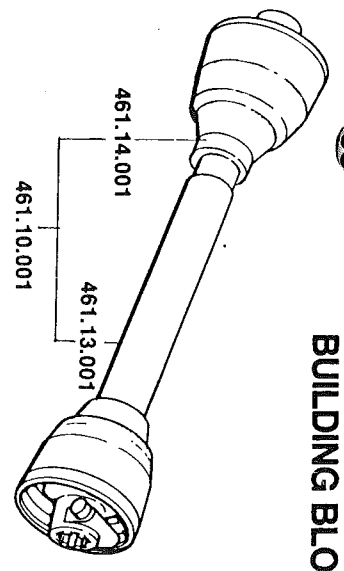

BUILDING BLOCK 461 10001 High lift attachment