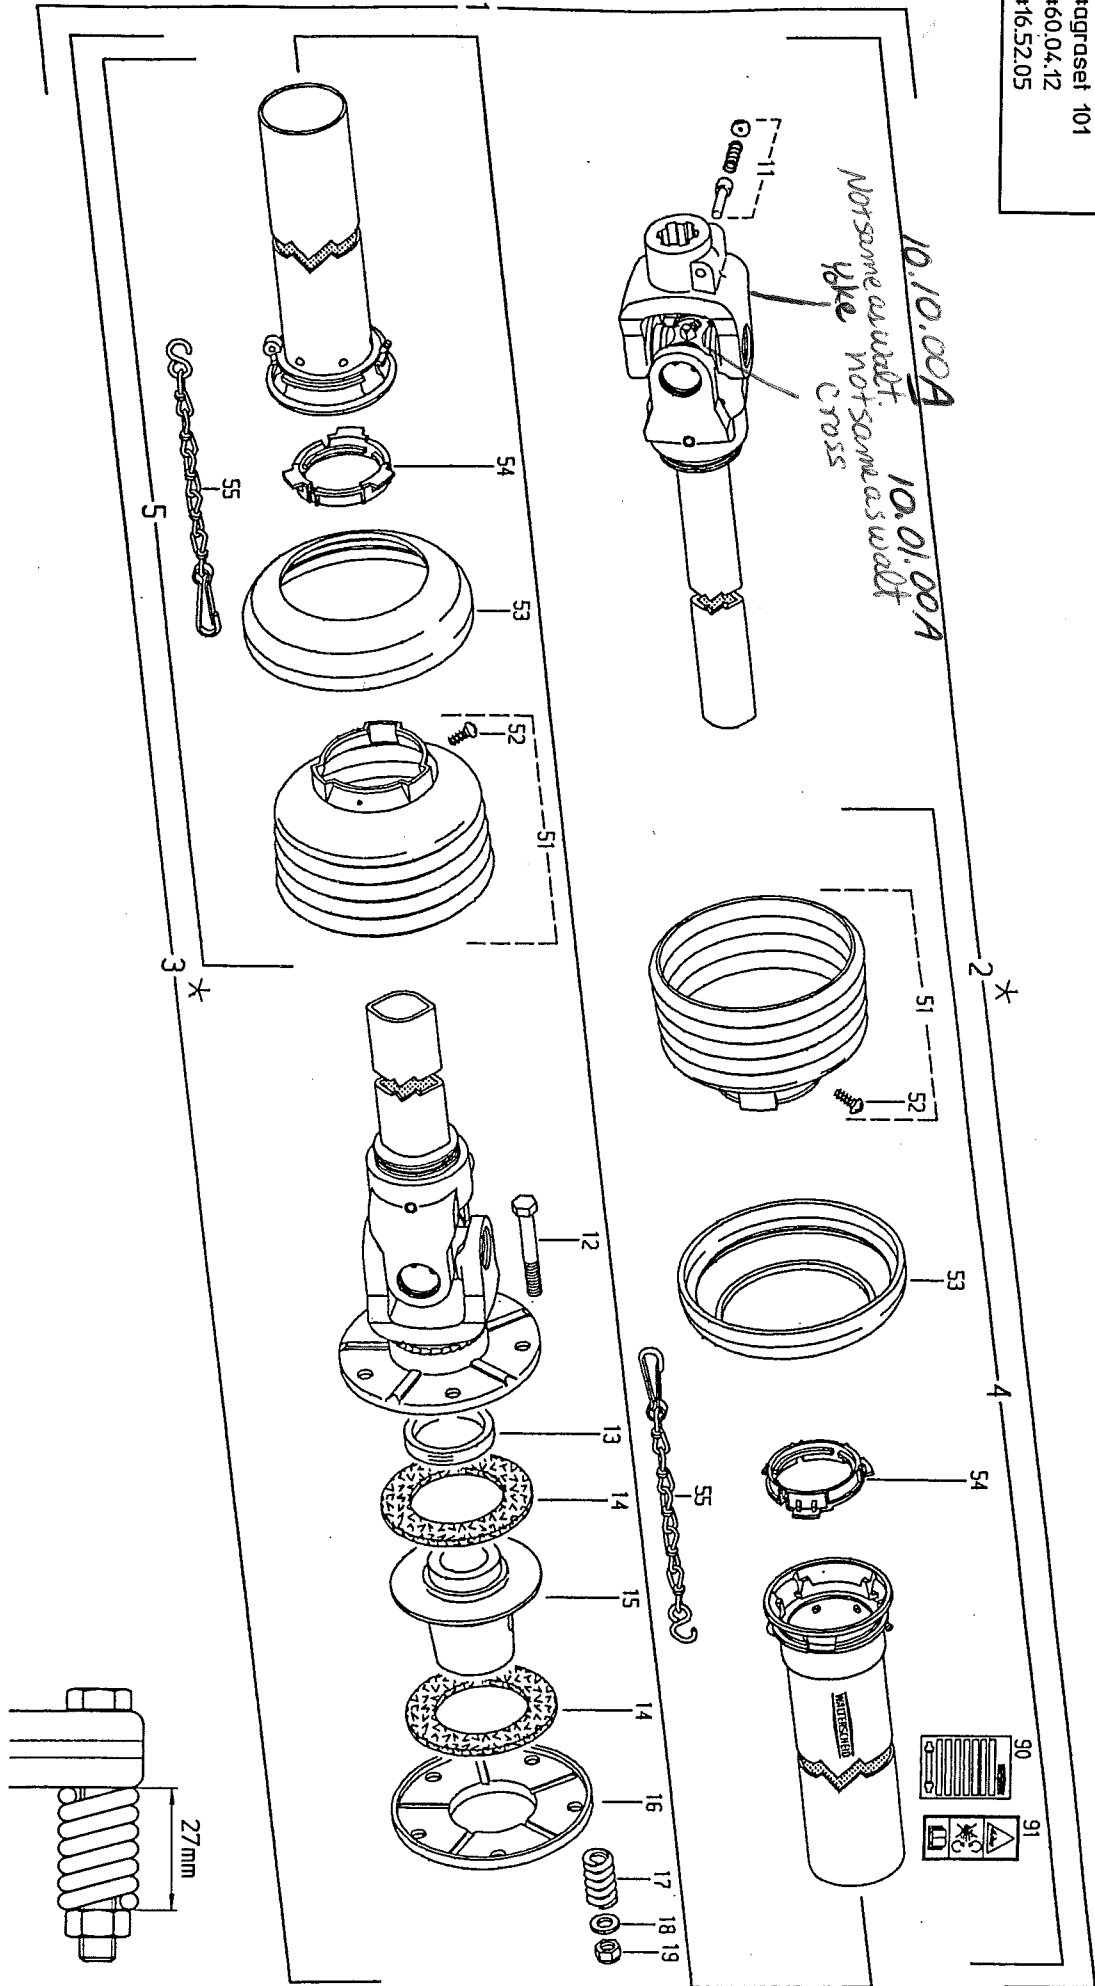

serial numb

75252

PS 203-003

bestelnummer	14	#56,73,13
order number	15	#16,50,415
num. a commander	16	#16,20,69
Bestelnummer	17	#66,01,47
Walterscheid	18	#60,77,00
	19	#60,51,01
	51	#85,05,05
	1	46120078
	4	#85,005
	5	#85,004
	11	#agraset 101
	12	#60,04,12
	13	#16,52,05

52	#60,15,00
53	#83,10,03
54	#83,09,01
55	#82,36,03
91	#16,61,175

52	#60,15,00
53	#83,10,03
54	#83,09,01
55	#82,36,03
91	#16,61,175

* Bij bestelling, ook bestelnummer van positie 1 doorgeven !
* bei Bestellung zusätzlich Bestell-Nr. der Position 1 angeben !
* When ordering, part No. of item 1 must also be indicated !
* En cas de commande, indiquer aussi la référence du repère 1 !